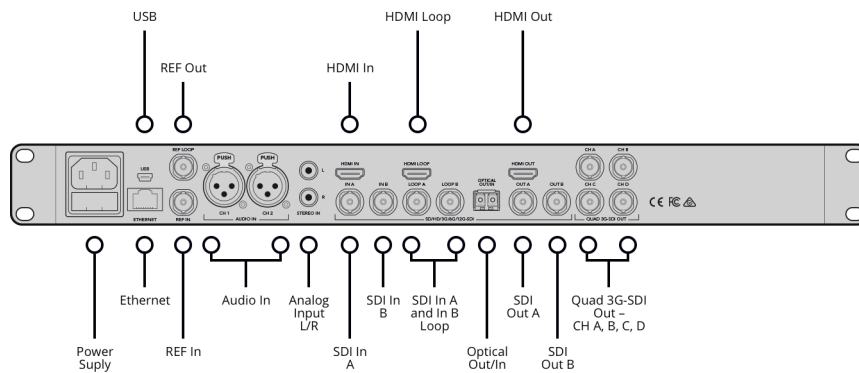

### Connections

**SDI Video Input**

1x BNC (IN A) – 10-bit SD, HD, 2K, 3G HD levels A and B, 6G and 12G Ultra HD auto switching.

1x BNC (IN B) – 10-bit SD, HD, 2K, 3G HD levels A and B, 6G and 12G Ultra HD auto switching. Usable as 2nd input or for dual link input for 4:2:2 3G or 6G Ultra HD

**SDI Video Output**

1x BNC (OUT A) – 10-bit SD, HD, 2K, 3G HD levels A and B, 6G and 12G Ultra HD auto switching.

1x BNC (OUT B) – 10-bit SD, HD, 2K, 3G HD levels A and B, 6G and 12G Ultra HD auto switching. Usable duplicated output or dual link output for 4:2:2 3G or 6G Ultra HD.

### Computer Interface

USB type C port for software updates and Gigabit Ethernet RJ45 for remote control and configuration.

---

### Processor Interface

Illuminated pushbuttons, status LEDs and LCD with easy to use onscreen menus.

---

---