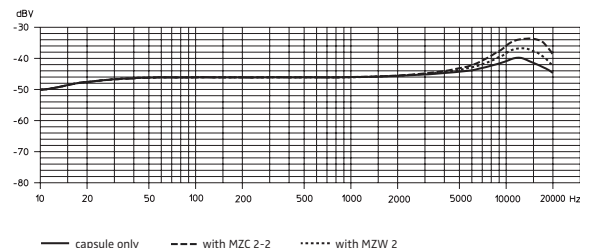

Recommended Accessories

- MZ 2-1 Gold accessory set Cat. No. 004741
  consisting of: 2 MZW 2 (black and beige)
  2 MZQ 02 (black and beige)
  2 ZH 102 (anthracite and beige)
  1 MZW 102
  1 carrying case
- MZ 2-2 Gold accessory set Cat. No. 004742
  consisting of: 5 MZC 2-1 (black and beige)
  5 MZC 2-2 (black and beige)
- MZ 2-3 Gold accessory set Cat. No. 004743
  consisting of: 10 make-up protection caps
- MZM 2/MZM 10 magnetic mount set Cat. No. 001866

MZW 2	MZQ 02	ZH 102	MZM 2 MZM 10
anthracite nickel	anthracite nickel	anthracite beige	grey

Product Variants

- MKE 2-60 Gold-C: suitable for K6/K6P powering modules, cable length 3 m, 5 mV/Pa ± 2.5 dB, black Cat. No. 004733
- MKE 2-5 Gold-C: with open-ended cable, cable length 4 m, 5 mV/Pa ± 2.5 dB, black Cat. No. 004735
- MKE 2-5-3 Gold-C: as MKE 2-5 Gold-C, but beige Cat. No. 004738
- MKE 2-4-3 Gold-C: as MKE 2-4 Gold-C, but beige Cat. No. 004739
- MKE 2-2R Gold-C: with co-axial plug for SK 2012, cable length 1.6 m, 5 mV/Pa ± 2.5 dB, black Cat. No. 004734
- MKE 2-2R3 Gold-C: as MKE 2-2R Gold-C, but beige Cat. No. 004737

MZW 102	MZC 2-1	MZC 2-2	Make-up Protection Cap
	black beige	black beige	red