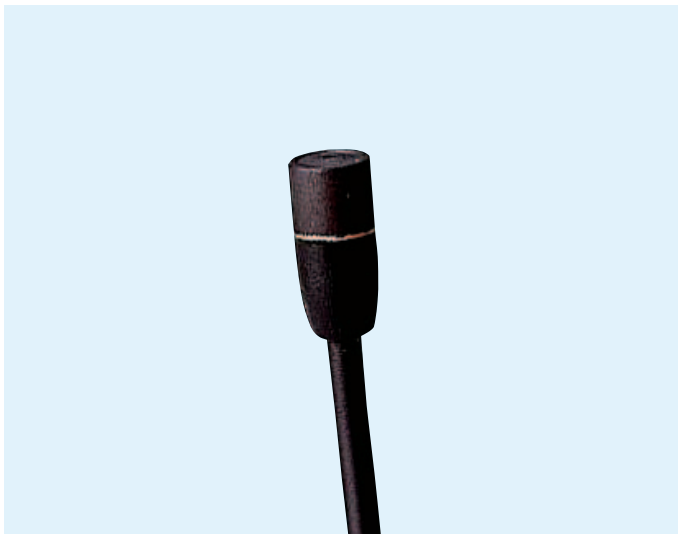

MKE 2-4 Gold-C

Microphones | Back-Electret Condenser Microphone

Cat. No. 004736

General Description

The MKE 2-4 Gold-C is a high-quality, sub-miniature clip-on lavalier microphone which is suitable for both speech and instrument miking applications in all areas of live work. It fulfils the most stringent demands on sound quality and is extremely rugged. A special Umbrella Diaphragm™ and a welded housing protect the MKE 2 Gold against sweat and moisture, making it an ideal choice for theatrical productions. Colour: matt black.

Technical Data

Pick-up pattern omni-directional
 Frequency response 20 – 20,000 Hz ± 3 dB
 Sensitivity
 (free field, no load) (1 kHz) 5 mV/Pa ± 2.5 dB
 Nominal impedance 1 kΩ
 Min. terminating impedance 4.7 kΩ
 Equivalent noise level
 A-weighted (DIN IEC 651) 26 dB
 CCIR-weighted (CCIR 468-3) 39 dB
 Max. SPL (1 kHz) 142 dB (THD = 1 %)
 Power supply 18 kΩ/7.5 V
 Supply current approx. 250 µA
 Connector 3-pin audio connector for SK 50/SK 250/SK 5012
 Cable length 1.6 m
 Dimensions Ø 4.8 mm
 Weight 1 g

Features

- Umbrella Diaphragm™ protects the mic against sweat
- Very high sound pressure handling capability
- Versatile attachment due to an extensive range of accessories
- Delivery includes: 1 MKE 2-4 Gold-C clip-on microphone
 1 MZC 2-1 cap (short), 1 MZC 2-2 cap (long)
 (for altering the frequency response curve)

MZW 2	MZQ 02	ZH 102	MZM 2 MZM 10
anthracite nickel	anthracite nickel	anthracite beige	grey

Product Variants

- MKE 2-60 Gold-C: suitable for K6/K6P powering modules, cable length 3 m, 5 mV/Pa ± 2.5 dB, black Cat. No. 004733
- MKE 2-5 Gold-C: with open-ended cable, cable length 4 m, 5 mV/Pa ± 2.5 dB, black Cat. No. 004735
- MKE 2-5-3 Gold-C: as MKE 2-5 Gold-C, but beige Cat. No. 004738
- MKE 2-4-3 Gold-C: as MKE 2-4 Gold-C, but beige Cat. No. 004739
- MKE 2-2R Gold-C: with co-axial plug for SK 2012, cable length 1.6 m, 5 mV/Pa ± 2.5 dB, black Cat. No. 004734
- MKE 2-2R3 Gold-C: as MKE 2-2R Gold-C, but beige Cat. No. 004737