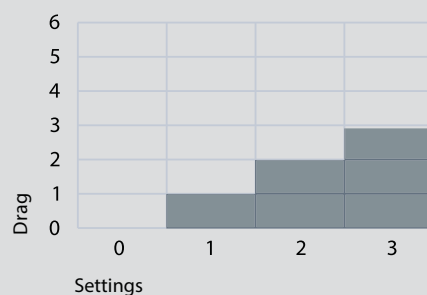

The Sachtler Ace XL Fluid Head - for Digital Cine Style and DSLR Cameras

SEE HOW OUR CUSTOMERS USE THE SYSTEMS

[FACEBOOK.COM/SACTHLER.TRIPODS](https://www.facebook.com/sachtler.tripods)

[FACEBOOK.COM/SACTHLER.TRIPODS/](https://www.facebook.com/sachtler.tripods/)