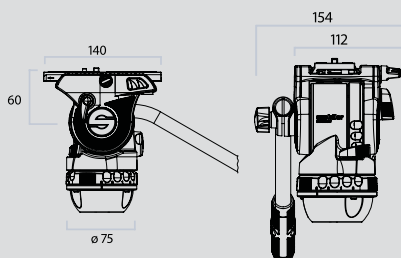

## INTRODUCING THE NEW SACTHLER ACE XL TRIPOD SYSTEMS

The Ace XL fluid head with its maximum payload capacity of 8kg / 17.6lbs is now available in a variety of tripod systems designed for different needs: Ace XL flowtech for an incredibly fast setup, Ace XL Carbon Fibre for minimum weight and the entry level Ace XL Aluminium.

The renowned Sachtler drag and counterbalance mechanism makes the Ace XL tripod system a professional and reliable lightweight camera support for completely jerk-free camera movements, and maximum stability.

## SEE HOW OUR CUSTOMERS USE THE SYSTEMS

 [FACEBOOK.COM/SACTHLER.TRIPODS](https://www.facebook.com/sachtler.tripods)

 [FACEBOOK.COM/SACTHLER.TRIPODS/](https://www.facebook.com/sachtler.tripods/)

System	System Ace XL FT 75	System Ace XL MS CF	System Ace XL GS CF	System Ace XL MS AL	System Ace XL GS AL
Code	1017	1018C	1019C	1018A	1019A
Payload	2 - 8 kg / 4.4 - 17.6 lbs	2 - 8 kg / 4.4 - 17.6 lbs	2 - 8 kg / 4.4 - 17.6 lbs	2 - 8 kg / 4.4 - 17.6 lbs	2 - 8 kg / 4.4 - 17.6 lbs
System weight	4.8 kg / 10.6 lbs	3.9 kg / 8.6 lbs	4.1 kg / 9 lbs	4.5 kg / 9.9 lbs	4.7 kg / 10.4 lbs
Height (Min-Max)	41 - 169 cm / 16.1 - 66.5 in	79 - 170 cm / 31.1 - 66.9 in	57 - 173 cm / 22.4 - 68.1 in	79 - 170 cm / 31.1 - 66.9 in	56 - 173 cm / 22.1 - 68.1 in
Transport length	85 cm / 33.5 in	86 cm / 33.9 in	86 cm / 33.9 in	86 cm / 33.9 in	86 cm / 33.9 in
In the Box	Ace XL fluid head (S2150-0004) + tripod flowtech 75 with rubber feet FT + padded bag flowtech 75 (9116)	Ace XL fluid head (S2150-0004) Tripod Ace 75/2 CF Set mid-level spreader Ace Padded bag (9115)	Ace XL fluid head (S2150-0004) Tripod Ace 75/2 CF Ground spreader SP 75 (7001) Padded bag Ace (9115)	Ace XL fluid head (S2150-0004) + tripod Ace 75/2 D + set mid-level spreader Ace + padded bag (9115)	Ace XL fluid head (S2150-0004) + tripod Ace 75/2 D + ground spreader SP 75 (7001) + padded bag Ace (9115)