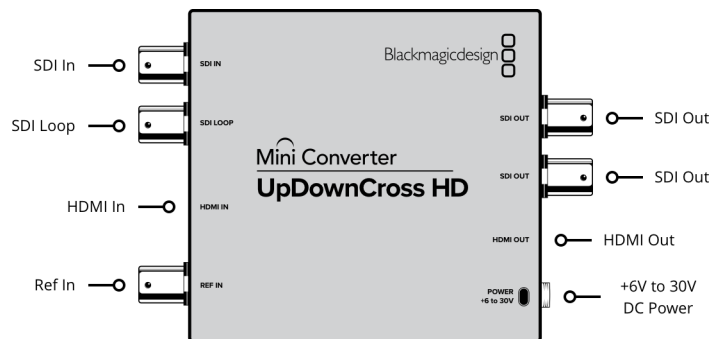

Mini Converter UpDownCross HD

Mini Converter UpDownCross HD is a full standards converter that lets you convert any SD or HD video format to any other SD or HD video format! You get both SDI and HDMI inputs and outputs, along with reference input for built in re-sync, high quality Teranex conversion algorithms, automatic audio delay for perfect AV sync, international power supply and more!

$155

Connections

SDI Video Inputs

1 x SD, HD or 3G-SDI Video Input and 1 x External Reference Input.

HDMI Video Output

HDMI type A out. Output supports EDID of the monitor.

Multi Rate Support

Auto detection of HD or standard definition SDI inputs.

HDMI Video Input

1 x HDMI type A connector.

SDI Rates

270Mb, 1.5G, 3G.

Updates and Configuration

USB

SDI Video Outputs

1 x loop out and 2 x outputs

Reference Input

Black burst and Tri-Sync for SD & HD.

Reclocking

Yes

Standards

SD Video Standards

525i59.94 NTSC, 625i50 PAL