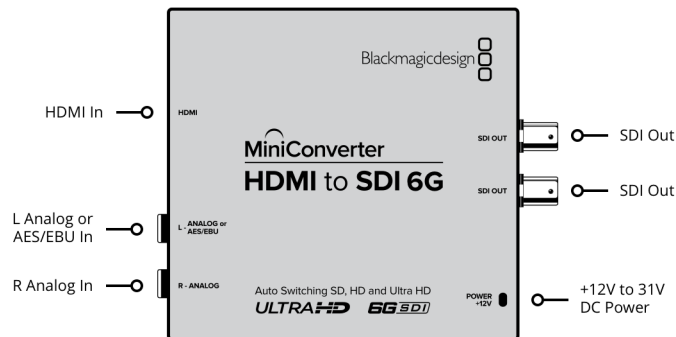

Mini Converter HDMI to SDI 6G

Mini Converter HDMI to SDI 6G includes everything you need to convert from HDMI devices to SDI video in SD, HD and Ultra HD video formats. With independent audio connections you can also embed SDI audio from HDMI, AES/EBU or balanced analog audio inputs. Mini Converter HDMI to SDI is the perfect solution to convert HDMI consumer cameras or computers to broadcast quality SDI!

$145

Connections

SDI Video Outputs

2 x SDI Video Outputs. Automatically matches the SD, HD and 6G-SDI HDMI video input.

HDMI Video Inputs

HDMI type A in

Analog Audio Inputs

2 channels of professional balanced analog audio with standard 1/4 inch jack connections.

Digital Audio Inputs

4 channels of AES/EBU digital audio.

Multi Rate Support

Auto detection of SD, HD or 6G-SDI.

Updates and Configuration

USB

Reclocking

Yes

Standards

SD Video Standards

625i25 PAL, 525i29.97 NTSC