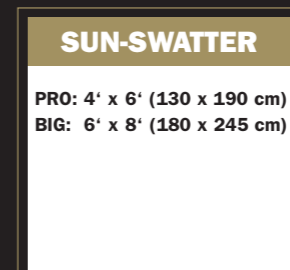

SUN-SWATTER PRO

SUN-SCRIM

SUN-SCRIM 20' x 20'

SUN-BOUNCE

MICRO-MINI: 2' x 3' (60 x 90 cm)
MINI: 3' x 4' (90 x 125 cm)
PRO: 4' x 6' (130 x 190 cm)
BIG: 6' x 8' (180 x 245 cm)

SUN-BOUNCE MINI SILVER with SUN-BOUNCE PRO SILVER

SUN-STRIP

MINI: 36"x 7.9" (20 x 125 cm)
PRO: 72"x 7.9" (20 x 190 cm)

SUN-STRIP PRO

SUN-MOVER

ca. Ø80 cm

SUN-MOVER with PermaTense by SUNBOUNCE™

SUN-SWATTER

PRO: 4' x 6' (130 x 190 cm)
BIG: 6' x 8' (180 x 245 cm)