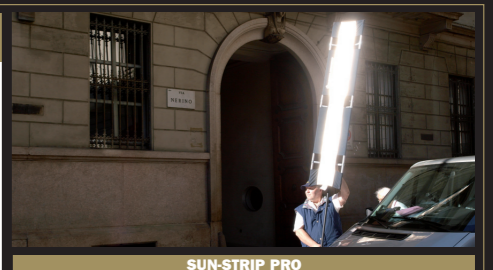

YES, I BOUNCE!

MICRO-MINI: 2' x 3' (60 x 90 cm)
MINI: 3' x 4' (90 x 125 cm)
PRO: 4' x 6' (130 x 190 cm)
BIG: 6' x 8' (180 x 245 cm)

MINI: 36"x 7.9" (20 x 125 cm)
PRO: 72"x 7.9" (20 x 190 cm)

ca. Ø80 cm

PRO: 4' x 6' (130 x 190 cm)
BIG: 6' x 8' (180 x 245 cm)

6' x 6' = 183 x 183 cm
8' x 8' = 244 x 244 cm
12' x 12' = 366 x 366 cm
20' x 20' = 610 x 610 cm

ALL FRAMES AND SCREENS

FRAMES	MICRO-MINI TRAVELLER	MINI	PRO	BIG	SUN-MOVER	SUN-STRIP MINI	SUN-STRIP PRO	SUN-SWATTER PRO	SUN-SWATTER BIG	SUN-SCRIM 6' x 6'	SUN-SCRIM 8' x 8'	SUN-SCRIM 12' x 12'	SUN-SCRIM 20' x 20'
SILVER / WHITE	●	●	●	●	●	●	●	▲	▲	●	●	●	●
ZEBRA / WHITE	●	●	●	●	●	●	●	▲	▲	●	●	●	●
GOLD / WHITE	▲	●	●	▲	▲	▲	▲	▲	▲	●	●	●	●
GOLD / SILVER	▲	●	●	▲	▲	▲	▲	▲	▲	▲	▲	▲	▲
BLACK / ULTRABOUNCE	●	●	●	●	●	●	●	▲	▲	●	●	●	●
BLACK / WHITE	▲	▲	▲	▲	▲	▲	▲	▲	▲	●	●	●	●
SPARKLING SUN	▲	■	■	▲	▲	▲	▲	▲	▲	▲	▲	▲	▲
NO MOIRÉ BLACK	▲	▲	▲	▲	▲	▲	▲	■	■	■	■	■	■
NO MOIRÉ BLACK DENSITY	▲	▲	▲	▲	▲	▲	▲	■	■	■	■	■	■
DOUBLER BOBINETTE	▲	▲	▲	▲	▲	▲	▲	■	■	■	■	■	■
MOLTON heavy 160g	▲	▲	▲	▲	▲	▲	▲	▲	▲	■	■	■	■
MOLTON heavy 300g	▲	▲	▲	▲	▲	▲	▲	▲	▲	●	●	●	●
POLYESTER BLACK	▲	▲	▲	▲	▲	▲	▲	▲	▲	●	●	●	■
TRANSLUCENT -1/5th	▲	▲	▲	▲	▲	▲	▲	▲	●	●	●	●	■
TRANSLUCENT -1/3rd	▲	■	■	●	▲	▲	▲	●	●	●	●	●	■
TRANSLUCENT -2/3rd	▲	■	●	●	▲	▲	▲	●	●	●	●	●	■
TRANSLUCENT -3/3rd	▲	▲	▲	▲	▲	▲	▲	●	●	●	●	●	■
TRANSLUCENT LE LOUCHE	▲	▲	▲	▲	▲	▲	▲	●	●	●	●	●	■
NO MOIRÉ WHITE	▲	▲	▲	▲	▲	▲	▲	●	●	●	●	●	■
BLUE BOX	▲	▲	▲	▲	▲	▲	▲	▲	▲	■	■	■	■
GREEN BOX	▲	▲	▲	▲	▲	▲	▲	▲	▲	■	■	■	■
REFLEX NATURAL WHITE	▲	▲	▲	▲	▲	▲	▲	▲	▲	●	●	●	■
WIND-KILLER	▲	■	■	■	▲	▲	▲	▲	▲	●	●	●	●
TUSCANY	▲	▲	▲	▲	▲	▲	▲	■	■	■	■	■	■
BLACK / SILVER	▲	▲	●	●	▲	▲	▲	▲	▲	●	●	●	●
BLACK / SILVER 3D RAINDROPS	▲	▲	●	●	▲	▲	▲	▲	▲	●	●	●	●
BLACK / SILVER 3D GRAIN	▲	▲	●	●	▲	▲	▲	▲	▲	●	●	●	●
BLACK / SILVER 3D ELEPHANT	▲	▲	●	●	▲	▲	▲	▲	▲	●	●	●	●
BLACK / SILVER 3D INDIA	▲	▲	●	●	▲	▲	▲	▲	▲	●	●	●	●

● available as Kit ■ parts separate ● on request ▲ not available for this frame