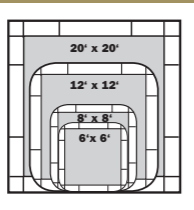

SUN-SWATTER PRO

SUN-SCRIM

SUN-SCRIM 20' x 20'

SUN-BOUNCE

MICRO-MINI: 2' x 3' (60 x 90 cm)
MINI: 3' x 4' (90 x 125 cm)
PRO: 4' x 6' (130 x 190 cm)
BIG: 6' x 8' (180 x 245 cm)

SUN-BOUNCE MINI SILVER with SUN-BOUNCE PRO SILVER

SUN-STRIP

MINI: 36"x 7.9" (20 x 125 cm)
PRO: 72"x 7.9" (20 x 190 cm)

SUN-STRIP PRO

SUN-MOVER

ca. Ø80 cm

SUN-MOVER with PermaTense by SUNBOUNCE™

SUN-SWATTER

PRO: 4' x 6' (130 x 190 cm)
BIG: 6' x 8' (180 x 245 cm)