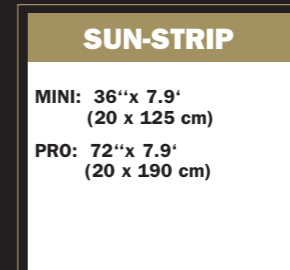

SUN-SWATTER PRO

SUN-SCRIM

SUN-SCRIM 20' x 20'

SUN-BOUNCE

MICRO-MINI: 2' x 3' (60 x 90 cm)
MINI: 3' x 4' (90 x 125 cm)
PRO: 4' x 6' (130 x 190 cm)
BIG: 6' x 8' (180 x 245 cm)

SUN-BOUNCE MINI SILVER with SUN-BOUNCE PRO SILVER

SUN-STRIP

MINI: 36"x 7.9" (20 x 125 cm)
PRO: 72"x 7.9" (20 x 190 cm)

SUN-STRIP PRO

SUN-MOVER

ca. Ø80 cm

SUN-MOVER with PermaTense by SUNBOUNCE™

SUN-SWATTER

PRO: 4' x 6' (130 x 190 cm)
BIG: 6' x 8' (180 x 245 cm)