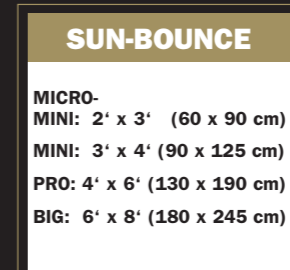

SUN-SWATTER PRO

SUN-SCRIM

SUN-SCRIM 20' x 20'

SUN-BOUNCE

MICRO-MINI: 2' x 3' (60 x 90 cm)
MINI: 3' x 4' (90 x 125 cm)
PRO: 4' x 6' (130 x 190 cm)
BIG: 6' x 8' (180 x 245 cm)

SUN-BOUNCE MINI SILVER with SUN-BOUNCE PRO SILVER

SUN-STRIP

MINI: 36"x 7.9" (20 x 125 cm)
PRO: 72"x 7.9" (20 x 190 cm)

SUN-STRIP PRO

SUN-MOVER

ca. Ø80 cm

SUN-MOVER with PermaTense by SUNBOUNCE™

SUN-SWATTER

PRO: 4' x 6' (130 x 190 cm)
BIG: 6' x 8' (180 x 245 cm)