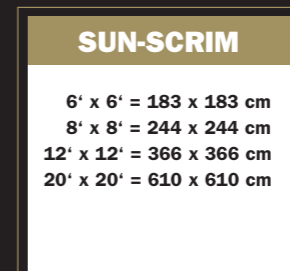

SUN-SCRIM

6' x 6' = 183 x 183 cm
8' x 8' = 244 x 244 cm
12' x 12' = 366 x 366 cm
20' x 20' = 610 x 610 cm