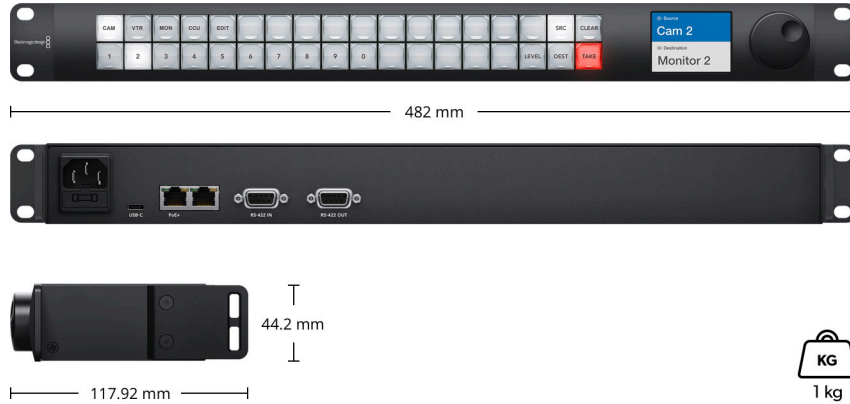

Physical Specifications

Environmental Specifications

Operating temperature

0° to 40° C (32° to 104° F)

Storage temperature

-20° to 45° C (-4° to 113° F)

Relative Humidity

0% to 90% non-condensing

What's Included

Videohub Master Control Pro

Warranty

12 Months Limited Warranty.

All items on this website are copyright Blackmagic Design Pty. Ltd. 2019, all rights reserved.
All trademarks are property of their respective owners. MSRP excludes VAT/duties and shipping costs.
This website uses remarketing services to advertise on third party websites to previous visitors to our site.
You can opt out at any time by changing cookie settings. [Privacy Policy](#)

Blackmagic Design Authorized Reseller