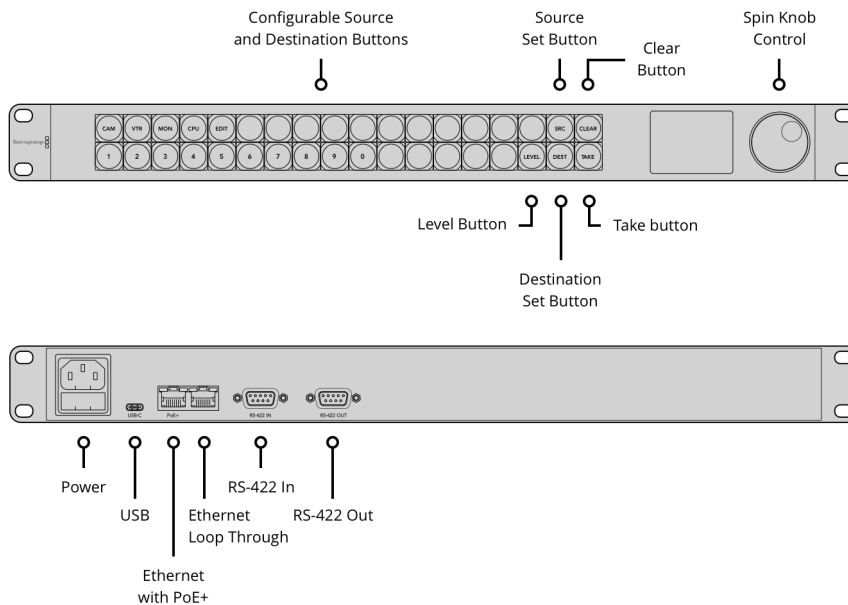

Videohub Master Control Pro

When you need to access your whole router without sacrificing speed, then Videohub Master Control Pro lets you scroll your router sources and destinations with the easy to use spin knob control or via direct button entry. You can even see all routes on the beautiful LCD! Powers via DC or the Ethernet connection!

£599

Connections

Ethernet

RJ45 Ethernet In and Out. Power over ethernet supported on Ethernet In. No power over ethernet on Ethernet Out.

RS-422

In and Out (for future implementation)

Computer Interface

USB-C for configuration and software updates.

Power

100 - 240 AC

Hardware Control

21 assignable buttons with scroll wheel for fast selection of source and destination. LCD information screen.

Internal Software

Internal Software upgrade via included firmware updater application via USB or ethernet.