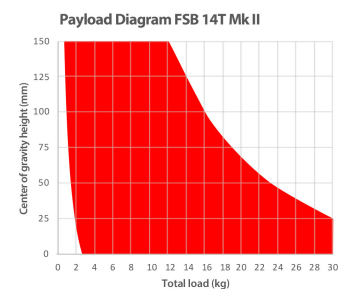

sachtler

FSB 14T Mk II

Sachtler FSB14T Mk II Fluid Head with Touch & Go Camera Plate and Pan Bar – Payload range: 0-16 kg / 0-35.3 lb

SKU: S2077-0002

Fluid, Smooth, Balanced: Capture the moment precisely

Redesigned with features from the revolutionary Sachtler aktiv fluid head range, FSB delivers precision movement with finely calibrated levels of drag and counterbalance for the perfect shot. The streamlined profile is built to withstand the toughest conditions to deliver repeatable, reliable camera support shot after shot.

Technical Specifications

Feature	Value
Range	FSB
Payload	0 to 16 kg
Counterbalance	15 + 0 steps
Drag	7 + 0 drag settings
Weight	3.20 kg
Pan bar length	350 to 520 mm
Pan bar type	Pan bar DV right (telescopic)
Pan bar attachment	18/22/32 mm
Pan bar count	1, telescopic
Level bubble	Yes, illuminated
Battery type	CR2032
Adaptor viewfinder extension	No Adaptor
Bowl size	100 mm
Camera plate	Touch & Go plate 16
Temperature range	-40 to 60 °C
Tilt range	+90° to -70°
Sliding range	70 mm
Interface Compatibility	Touch & Go