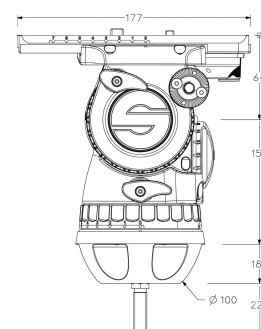

sachtler

FSB 14T Mk II

Sachtler FSB14T Mk II Fluid Head with Touch & Go Camera Plate and Pan Bar – Payload range: 0-16 kg / 0-35.3 lb

SKU: S2077-0002

Fluid, Smooth, Balanced: Capture the moment precisely

Redesigned with features from the revolutionary Sachtler aktiv fluid head range, FSB delivers precision movement with finely calibrated levels of drag and counterbalance for the perfect shot. The streamlined profile is built to withstand the toughest conditions to deliver repeatable, reliable camera support shot after shot.

Technical Specifications

Feature	Value
Range	FSB
Payload	0 to 16 kg
Counterbalance	15 + 0 steps
Drag	7 + 0 drag settings
Weight	3.20 kg
Pan bar length	350 to 520 mm
Pan bar type	Pan bar DV right (telescopic)
Pan bar attachment	18/22/32 mm
Pan bar count	1, telescopic
Level bubble	Yes, illuminated
Battery type	CR2032
Adaptor viewfinder extension	No Adaptor
Bowl size	100 mm
Camera plate	Touch & Go plate 16
Temperature range	-40 to 60 °C
Tilt range	+90° to -70°
Sliding range	70 mm
Interface Compatibility	Touch & Go

What's in the box?

FSB 14T Mk II fluid head with telescopic pan bar DV and Touch & Go plate 16

- Pan bar DV right (telescopic)
- Touch & Go Plate 16

Payload Diagram FSB 14T Mk II