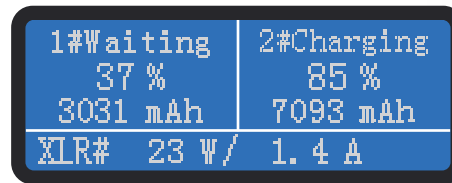

S-3812A/S

2-ch Simultaneous Fast Charger and Adaptor

S-3812A: for Gold mount batteries
S-3812S: for V-mount batteries

- ◆ 2-ch simultaneously charging
- ◆ 6A fast charging for SWIT S-8340/8360; S-8113/8180/8183; D-8161
- ◆ 3A charging for other SWIT batteries
- ◆ AC to 4-pin XLR adapting output
- ◆ Battery to 4-pin XLR adapting output
- ◆ Real-time Charging/Adapting info display
- ◆ V-mount / Gold mount option

| | |
|------------------------|---|
| Power | Max 240W |
| Input | AC 100V-240V, 50/60Hz |
| Charging output | DC16.8V, 6A×2 for SWIT S-8340/8360/8113/8180/8183, D-8161 DC16.8V, 3A×2 for other SWIT batteries |
| Adapting output | DC 16.8V, Max 12A/200W |
| Dimension | 272×232×97mm |

Real time Charging info display

Battery info

- Charging/Discharging status
- Real time capacity and percentage
- Real time Voltage/Current
- Remaining time to fully charged
- Remaining time to fully discharged
- Battery cycle times