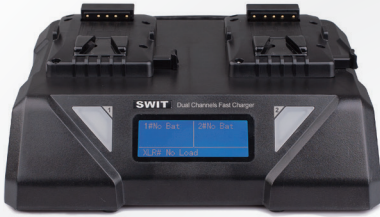

S-3812A/S

2-ch Simultaneous Fast Charger and Adaptor

S-3812A: for Gold mount batteries
S-3812S: for V-mount batteries

- ◆ 2-ch simultaneously charging
- ◆ 6A fast charging for SWIT S-8340/8360; S-8113/8180/8183; D-8161
- ◆ 3A charging for other SWIT batteries
- ◆ AC to 4-pin XLR adapting output
- ◆ Battery to 4-pin XLR adapting output
- ◆ Real-time Charging/Adapting info display
- ◆ V-mount / Gold mount option

| | |
|------------------------|---|
| Power | Max 240W |
| Input | AC 100V-240V, 50/60Hz |
| Charging output | DC16.8V, 6A×2 for SWIT S-8340/8360/8113/8180/8183, D-8161 DC16.8V, 3A×2 for other SWIT batteries |
| Adapting output | DC 16.8V, Max 12A/200W |
| Dimension | 272×232×97mm |

Real time Charging info display

Battery info

- Charging/Discharging status
- Real time capacity and percentage
- Real time Voltage/Current
- Remaining time to fully charged
- Remaining time to fully discharged
- Battery cycle times

Remark: The battery info display only available with SWIT digital Li-ion batteries: S-8320 / S-8340 / S-8360 / D-8161.
 For other non-digital batteries, the charger will only display real time voltage and current.