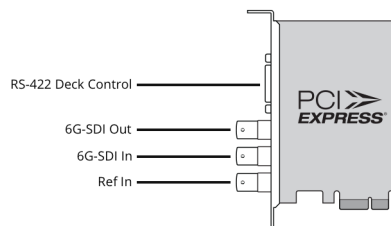

Connections

SDI Video Input

1 x 10-bit SD/HD/2K/4K. Supports 6 Gb/s 4:2:2 and 3 Gb/s 4:4:4

SDI Video Output

1 x 10-bit SD/HD/2K/4K. Supports 6 Gb/s 4:2:2 and 3 Gb/s 4:4:4

SDI Audio Input

16 Channels embedded in HD/2K/4K. 8 Channels embedded in SD.

SDI Audio Output

16 Channels embedded in HD/2K/4K. 8 Channels embedded in SD.

Sync Input

Blackburst in SD, 720p50, 720p59.94, 1080i50 and 1080i59.94 formats or Tri-Sync in any HD, 2K or UHD format.

Device Control

Sony™ compatible RS422 deck control ports. Serial ports TxRx direction reversible under software control.

Computer Interface

PCI Express 4 lane generation 1, compatible with 4,8 and 16 lane PCIe Slots.

Codecs