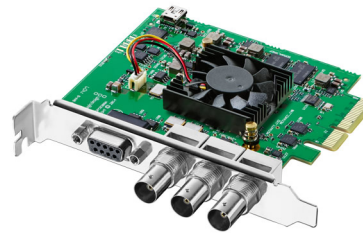

DeckLink SDI 4K

\$295

DeckLink SDI 4K is perfect when you need an SDI only solution but demand the highest quality SDI capture and playback. You get incredible quality 6G-SDI on any PCI Express Mac, Windows or Linux computer. DeckLink SDI 4K is the world's smallest and most affordable multi rate SD/HD and Ultra HD SDI video card that lets you connect to any SD, HD-SDI, 2K and Ultra HD equipment. You also get RS-422 deck control, internal keying and reference input for a complete solution for editing, paint, design and more.

Connections

SDI Video Input

1 x 10-bit SD/HD/2K/4K. Supports 6 Gb/s 4:2:2 and 3 Gb/s 4:4:4

SDI Video Output

1 x 10-bit SD/HD/2K/4K. Supports 6 Gb/s 4:2:2 and 3 Gb/s 4:4:4

SDI Audio Input

16 Channels embedded in HD/2K/4K. 8 Channels embedded in SD.

SDI Audio Output

16 Channels embedded in HD/2K/4K. 8 Channels embedded in SD.

Sync Input

Blackburst in SD, 720p50, 720p59.94, 1080i50 and 1080i59.94 formats or Tri-Sync in any HD, 2K or UHD format.

Device Control

Sony™ compatible RS422 deck control ports. Serial ports TxRx direction reversible under software control.

Computer Interface

PCI Express 4 lane generation 1, compatible with 4,8 and 16 lane PCIe Slots.

Codecs