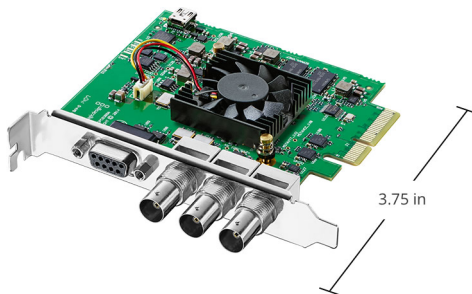

Windows 8.1 or
Windows 10.

Linux

EMC Certifications

FCC, CE and C-Tick

Physical Specifications

Environmental Specifications

Operating Temperature

5° to 40° C (32° to 104° F)