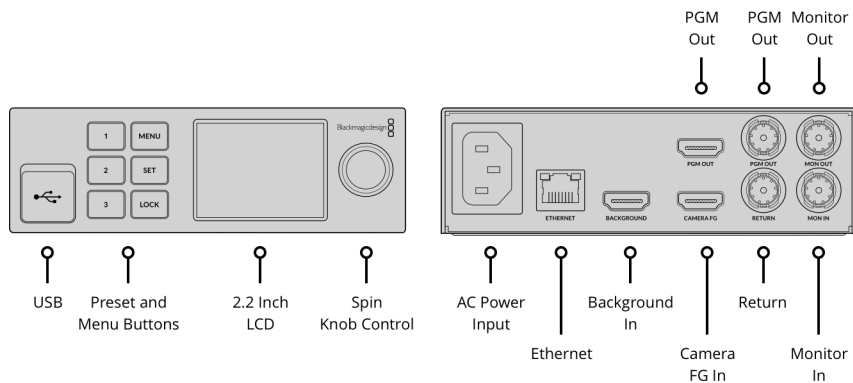

Ultimatte 12 HD Mini

£439

Ultimatte 12 HD Mini is an advanced real time keyer designed for creating next generation virtual sets and more with consumer cameras. The HDMI connections are perfect for use with Blackmagic Studio Cameras, Pocket Cinema Cameras and ATEM Mini live production switchers. Plus there's a massive 6 GB frame store for realistic fixed camera virtual sets from pre rendered still frames. Ultimatte 12 HD Mini features broadcast quality algorithms and color science to deliver photorealistic composites.

Connections

SDI Video Inputs

2
Monitor In for monitor cascade plus Return In for camera control.

SDI Video Outputs

2

HDMI Video Inputs

2

HDMI Video Outputs

1

Video Input Re-Sync

On all inputs.

SDI Rates

270Mb, 1.5G, 3G.

Ethernet

Up to 1Gb/s for device control and loading stills into Media Pool.

Computer Interface

1 x USB-C 3.0 for device configuration and software updates.