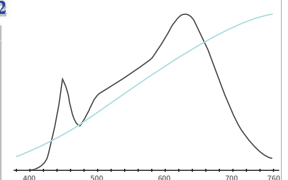

Television Lighting Consistency Index-2012

Sector	Lightness	Chroma	Hue
R	0	0	0
R/Y	0	0	0
Y	0	0	0
Y/G	0	0	0
G	0	0	0
G/C	0	0	0
C	0	0	+
C/B	0	0	0
B	0	0	0
B/M	0	0	++
M	0	0	+
M/R	0	0	0