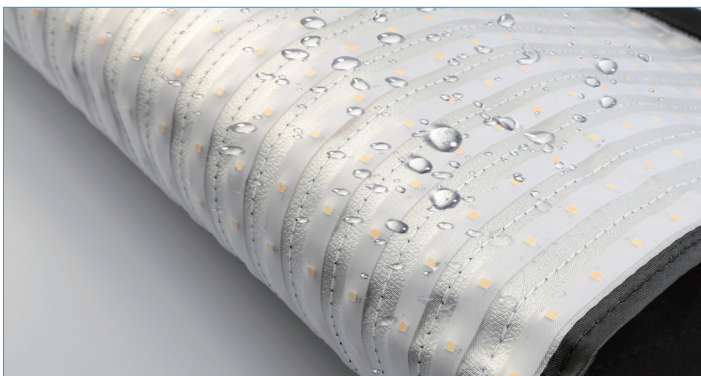

Flexible SMD-LED

Portable | Bi-color | Rain proof

S-2630 | 150W

756 LEDs, 3900Lux@1m

S-2610 | 100W

504 LEDs, 2400Lux@1m

S-2620 | 50W

280 LEDs, 1200Lux@1m

Flexible SMD-LED with Rain Proof

The SMD LEDs are mounted to a rain proof fabric that can be curved to any shapes to output 10°-360° various lighting angles, and makes the light part extremely portable. You can scroll the light fabric into your backpack, or hang the light fabric to a C-stand as a head light, or place the light fabric anywhere especially the narrow spaces.

3000-5600K Continuously Adjust

The flexible LEDs alternated with 5600K and 3000K LEDs, and the output color temperature can be continuously adjustable between 3000K and 5600K.

CRI 97; TLCI 97

Both CRI and TLCI reach 97, to reproduce a nature color under lighting.

Accessories

X-bracket

Diffusing cover

Ball Diffuser
Optional purchase

Egg Crate Diffuser
Optional purchase

Specifications

Model	S-2610	S-2620	S-2630
LED	504pcs SMD LEDs	280pcs SMD LEDs	756pcs SMD LEDs
Luminance	2400Lux @ 1m	1200Lux @ 1m	3900Lux @ 1m
Beam Angle	10°-360°	10°-360°	10°-360°
Color Temperature	3000K-5600K	3000K-5600K	3000K-5600K
CRI	Ra≥97	Ra≥97	Ra≥97
TLCI	TLCI≥97	TLCI≥97	TLCI≥97
Power	100W	50W	150W
Input Voltage	DC 11-17V	DC 11-17V	DC11-17V
Dimensions - light	600mm×460mm	455mm×315mm	600mm×600mm
Dimensions - controller	203mm×123mm×71mm	258mm×80mm×66mm	273mm×126mm×68mm
Weight	Light: 0.46Kg; Controller: 0.84Kg; AC adaptor: 0.43Kg	Light: 0.29Kg; Controller: 0.81Kg; AC adaptor: 0.29Kg	Light: 0.7Kg; Controller: 1.1Kg; AC adaptor: 0.84Kg