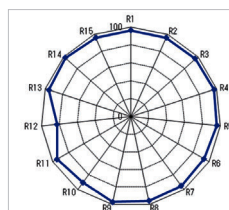

CRI 97; TLCI 97

Both CRI and TLCI reach 97, to reproduce a nature color under lighting.