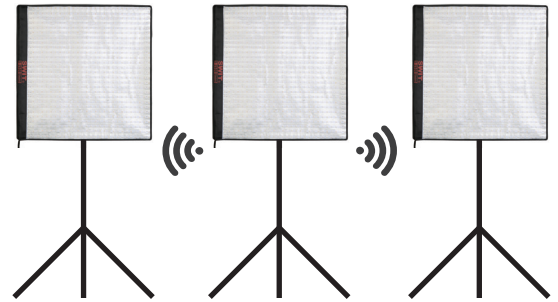

Flexible SMD-LED with Rain Proof

The SMD LEDs are mounted to a rain proof fabric that can be curved to any shapes to output 10°-360° various lighting angles, and makes the light part extremely portable. You can scroll the light fabric into your backpack, or hang the light fabric to a C-stand as a head light, or place the light fabric anywhere especially the narrow spaces.

Television Lighting Consistency Index-2012

Sector	Lightness	Chroma	Hue
R	0	0	0
R/Y	0	0	0
Y	0	0	0
Y/G	0	0	0
G	0	0	0
G/C	0	0	0
C	0	0	+
C/B	0	0	0
B	0	0	0
B/M	0	0	++
M	0	0	+
M/R	0	0	0

Separate Control Box

The control box offers V-mount plate, 4-pin XLR 11-17V DC in, and a touch screen to adjust dimmer percentage and color temperature value.

2.4G Wireless Interaction control

The lights support 2.4G wireless network connected to each other.

Select A, B, C, D wireless channels on the control box, and operate any one flexible light, the other lights in the same channel can be wirelessly controlled together.

Accessories

X-bracket

Diffusing cover

Ball Diffuser
Optional purchase

Egg Crate Diffuser
Optional purchase

Specifications

Model	S-2610	S-2620	S-2630
LED	504pcs SMD LEDs	280pcs SMD LEDs	756pcs SMD LEDs
Luminance	2400Lux @ 1m	1200Lux @ 1m	3900Lux @ 1m
Beam Angle	10°-360°	10°-360°	10°-360°
Color Temperature	3000K-5600K	3000K-5600K	3000K-5600K
CRI	Ra≥97	Ra≥97	Ra≥97
TLCI	TLCI≥97	TLCI≥97	TLCI≥97
Power	100W	50W	150W
Input Voltage	DC 11-17V	DC 11-17V	DC11-17V
Dimensions - light	600mm×460mm	455mm×315mm	600mm×600mm
Dimensions - controller	203mm×123mm×71mm	258mm×80mm×66mm	273mm×126mm×68mm
Weight	Light: 0.46Kg; Controller: 0.84Kg; AC adaptor: 0.43Kg	Light: 0.29Kg; Controller: 0.81Kg; AC adaptor: 0.29Kg	Light: 0.7Kg; Controller: 1.1Kg; AC adaptor: 0.84Kg