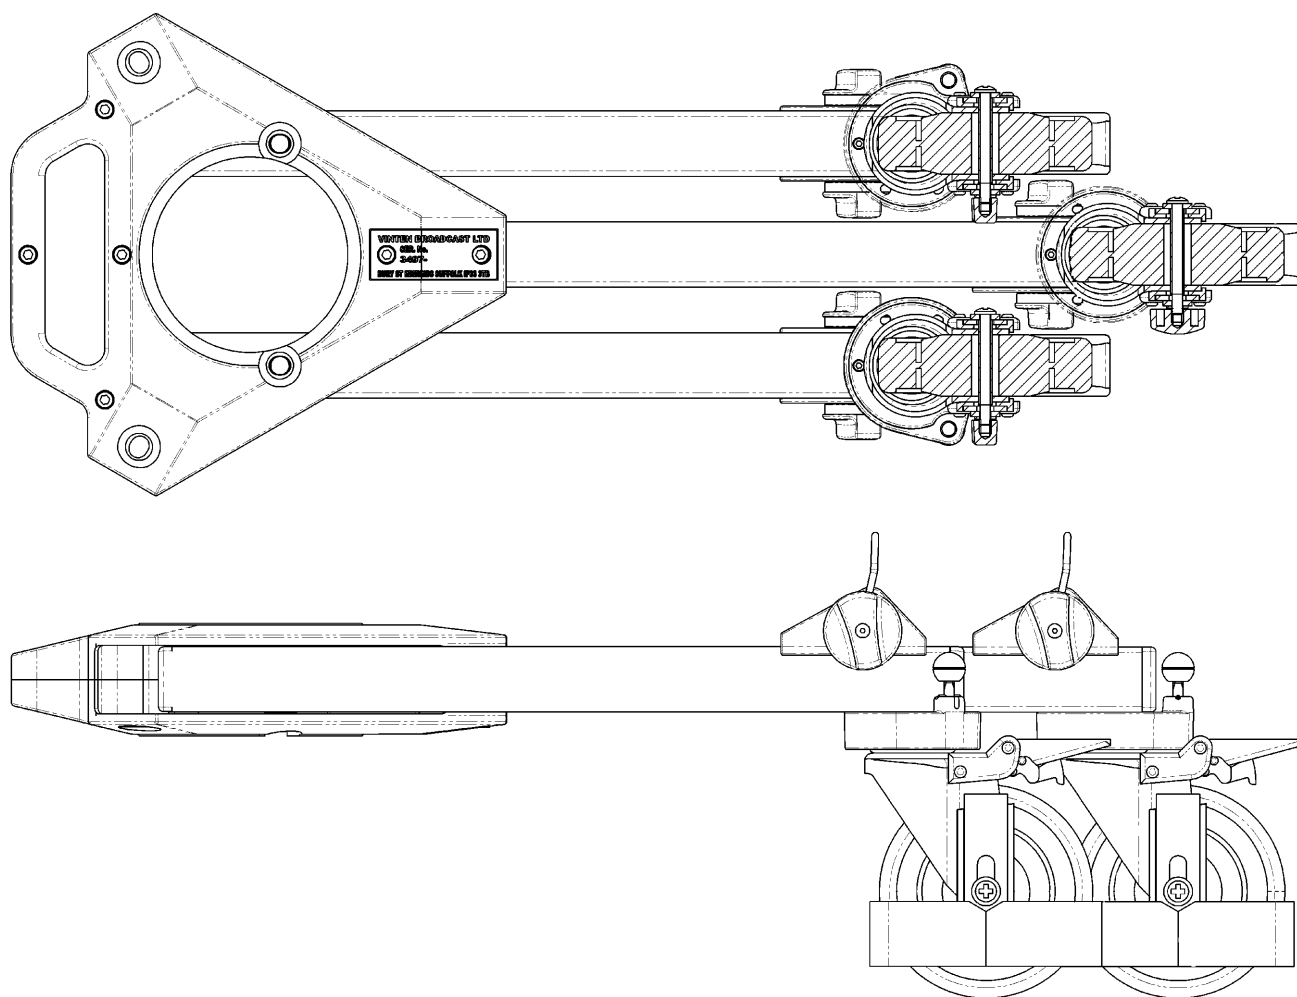

Heavy-Duty Dollies

Type	Height to tripod mounting	Wheel Diameter	Leg Radius	Maximum Load	Weight	Folded Size
3497-3B Heavy-Duty OB Dolly	25.2 cm (9.9 in.)	15 cm (6 in.)	50 cm (19.7 in.)	160 kg (352 lb)	9 kg (19.8 lb)	28.1 cm x 76.6 cm x 26.2 cm (11 in. x 30.2 in. x 10.3 in)
3497-3C Heavy-Duty Studio Dolly	22.9 cm (9 in.)	12.5 cm (5 in.)	50 cm (19.7 in.)	160 kg (352 lb)	9 kg (19.8 lb)	28.1 cm x 75.7 cm x 24 cm (11 in. x 29.8 in. x 9.4 in)