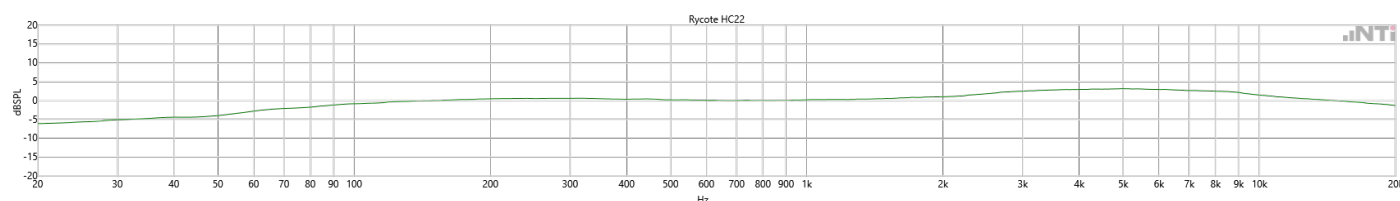

FREQUENCY RESPONSE

DIMENSIONS