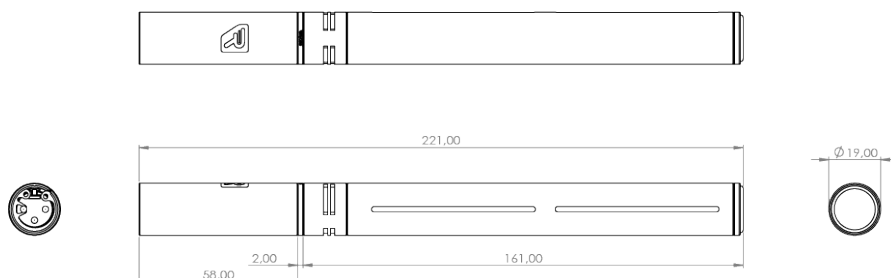

POLAR RESPONSE

FREQUENCY RESPONSE

DIMENSIONS

COMPATIBLE RYCOTE WINDSHIELDS

- 18cm SGM Foam
- 18cm Classic Softie
- 18cm Short Fur Softie
- 18cm Super Softie
- Nano Shield Kit NS4-DB
- Cyclone Windshield, Medium
- Modular Windshield Kit 3