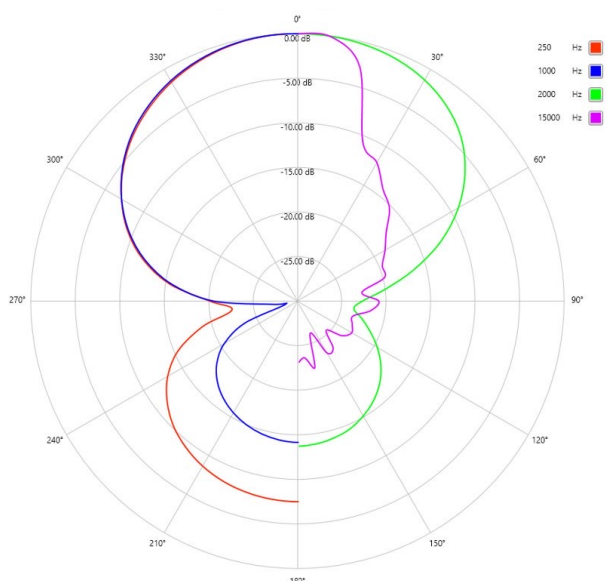

HC-22 Shotgun Microphone

SPECIFICATIONS

Frequency Range	50 Hz - 20 kHz
Self Noise	8.5 dB_A (+/- 2 dB)
Polar Pattern	Hypercardioid
Capsule Type	Back Electret Condenser
Output Sensitivity	48.0 mV/Pa (-26.3 dB)
Max. Output Voltage	5 V_p (if relative load < 2 kΩ)
Output Impedance	100 Ω
Min. Recommended Load	1 kΩ
Signal / Noise Ratio	85 dB typical (@ 1 kHz/Pa A-weighted)
CMRR (@ 1 kHz)	> 60 dB
Max. Cable Length	100 m
Powering	P-48
Powering Valid Range	48-24V (Max SPL reduced at 24V)
Current Consumption	~ 3.0 mA
Max. SPL	133 dB SPL (@ 1 kHz 1.0% THD typical)
RFI Shield	Yes
Connector	XLR-3M
Weight	100 g
Colour	Matte Black w/ Red Accent

POLAR RESPONSE