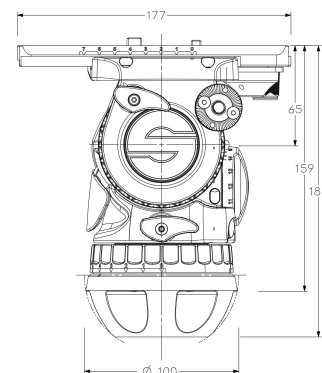

## aktiv12T

Sachtler aktiv12 fluid head Touch & Go with SpeedLevel and SpeedSwap technology

SKU: S2074T

**This Sachtler aktiv™ 100 mm fluid head for payloads of up to 14 kg (30.9 lbs.),** with unique SpeedLevel™ technology, can be levelled in seconds giving you time to get the perfect shot in documentary, corporate or news applications. The SpeedSwap™ system delivers the fastest way to switch between tripod and slider in seconds giving you ultimate flexibility.

### Product Highlights

- **Level and lock your head in an instant without missing a second of action**  
Unique SpeedLevel technology.
- **Visible from any height or angle - day or night.**  
Innovative PrismBubble.
- **Capture extreme low angle shots right down to the ground.**  
Innovative streamlined mounting system.
- **Switch between tripod and slider in seconds.**  
Revolutionary SpeedSwap system.
- **Create moving stories, whatever the weather.**  
Performance tested to the extreme.

## Technical Specifications

Feature	Value
<b>Range</b>	aktiv
<b>Payload</b>	0 to 14 kg
<b>Counterbalance</b>	15 + 0 steps
<b>Drag</b>	7 + 0 drag settings
<b>Weight</b>	3.30 kg
<b>Pan bar length</b>	0 to 450 mm
<b>Pan bar type</b>	Pan bar DV 100
<b>Pan bar attachment</b>	18/-/32 mm
<b>Pan bar count</b>	1
<b>Level bubble</b>	Yes, illuminated
<b>Battery type</b>	CR2032
<b>Adaptor viewfinder extension</b>	No Adaptor
<b>Bowl size</b>	100 mm
<b>Camera plate</b>	Touch & Go plate 16
<b>Temperature range</b>	-40 to 60 °C
<b>Tilt range</b>	+90° to -70°
<b>Sliding range</b>	70 mm
<b>Interface Compatibility</b>	Touch & Go

### What's in the box?

- aktiv™12T fluid head with pan bar DV 100 and Touch & Go plate 16
- Pan bar DV 100
- Touch & Go Plate 16
- aktiv bowl connector 100 mm V2