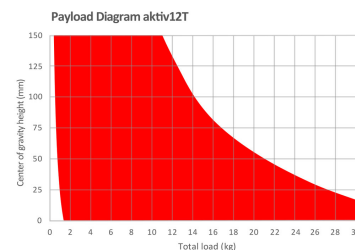

## aktiv12T

Sachtler aktiv12 fluid head Touch & Go with SpeedLevel and SpeedSwap technology

SKU: S2074T

**This Sachtler aktiv™ 100 mm fluid head for payloads of up to 14 kg (30.9 lbs.),** with unique SpeedLevel™ technology, can be levelled in seconds giving you time to get the perfect shot in documentary, corporate or news applications. The SpeedSwap™ system delivers the fastest way to switch between tripod and slider in seconds giving you ultimate flexibility.

## Technical Specifications

Feature	Value
<b>Range</b>	aktiv
<b>Payload</b>	0 to 14 kg
<b>Counterbalance</b>	15 + 0 steps
<b>Drag</b>	7 + 0 drag settings
<b>Weight</b>	3.30 kg
<b>Pan bar length</b>	0 to 450 mm
<b>Pan bar type</b>	Pan bar DV 100
<b>Pan bar attachment</b>	18/-/32 mm
<b>Pan bar count</b>	1
<b>Level bubble</b>	Yes, illuminated
<b>Battery type</b>	CR2032
<b>Adaptor viewfinder extension</b>	No Adaptor
<b>Bowl size</b>	100 mm
<b>Camera plate</b>	Touch & Go plate 16
<b>Temperature range</b>	-40 to 60 °C
<b>Tilt range</b>	+90° to -70°
<b>Sliding range</b>	70 mm
<b>Interface Compatibility</b>	Touch & Go