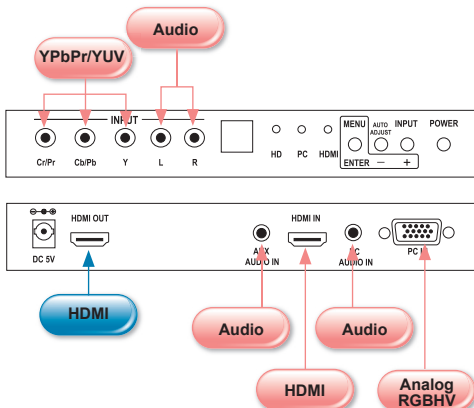

### Accessories Included

1x Power Adapter	US, UK or Euro
------------------	----------------

1x Operations Manual

1x IR Remote Control

(1T-AVPC-HDMI & 1T-PCDVI-PCDVI)

### Product Item Number

1T-AVPC-HDMI

1T-PCDVI-PCDVI

1T-VS-626

1T-AVPC-HDMI

1T-PCDVI-PCDVI

1T-VS-626