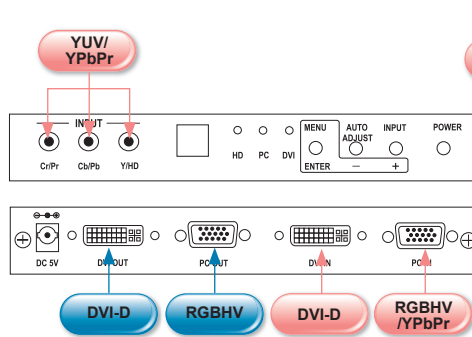

### Accessories Included

1x Power Adapter	US, UK or Euro
------------------	----------------

1x Operations Manual

1x IR Remote Control

(1T-AVPC-HDMI & 1T-PCDVI-PCDVI)

### Product Item Number

1T-AVPC-HDMI

1T-PCDVI-PCDVI

1T-VS-626

1T-AVPC-HDMI

1T-PCDVI-PCDVI

1T-VS-626