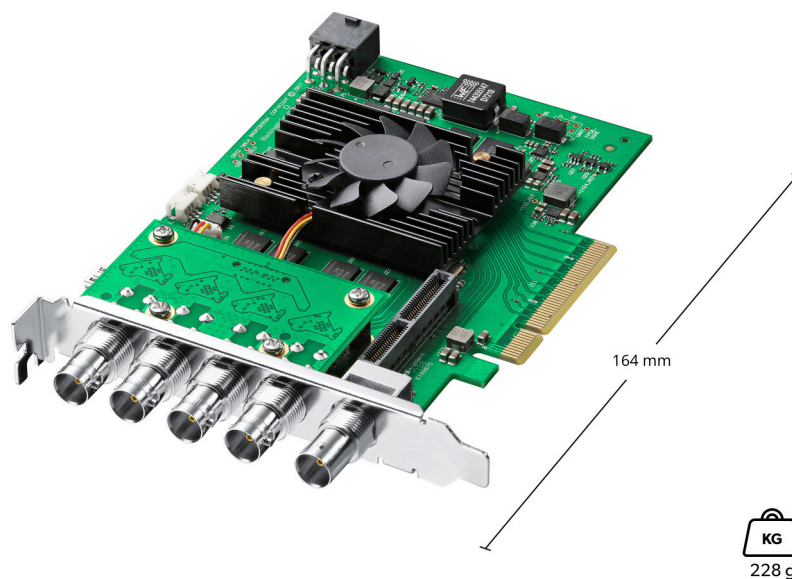

720p50, 720p59.94, 720p60
1080p23.98, 1080p24, 1080p25,
1080p29.97, 1080p30, 1080p50,
1080p59.94, 1080p60
1080PsF23.98, 1080PsF24,
1080PsF25, 1080PsF29.97, 1080PsF30
1080i50, 1080i59.94, 1080i60
2K DCI 23.98p, 2K DCI 24p, 2K DCI
25p, 2K DCI 29.97p, 2K DCI 30p, 2K
DCI 50p, 2K DCI 59.94p, 2K DCI 60p
2K DCI 23.98PsF, 2K DCI 24PsF, 2K
DCI 25PsF, 2K DCI 29.97PsF, 2K DCI
30PsF
4K DCI 23.98p, 4K DCI 24p, 4K DCI
25p, 4K DCI 29.97p, 4K DCI 30p, 4K
DCI 50p, 4K DCI 59.94p, 4K DCI 60p
2160p23.98, 2160p24, 2160p25,
2160p29.97, 2160p30, 2160p50,
2160p59.94, 2160p60

SDI Compliance

SMPTE 259M, SMPTE 292M, SMPTE
296M SMPTE 372M, SMPTE 425M,
SMPTE 435, SMPTE 2081, SMPTE
2082, ITU-R BT.656 and ITU-R BT.601.

SDI Metadata Support

RP 188/SMPTE 12M-2 and closed
captioning.

Audio Sampling

Television standard sample rate of 48
kHz at 24-bit.

SDI Video Sampling

4:2:2, 4:4:4

SDI Color Precision

8, 10, 12-bit RGB 4:4:4 in all modes up
to 8K DCI 30p, and 8, 10-bit YUV 4:2:2
in all modes.

Color Space

REC 601, REC 709, REC 2020.

Multiple Rate Support

SDI video connections are switchable
between SD/HD/2K/4K and 8K.

Processing

Colorspace Conversion

Hardware based real time on output.

3D Processing

Left eye/right eye dual stream
capture & playback.

Real Time Effects

DaVinci Resolve, Final Cut Pro X
internal effects. Adobe Premiere Pro
CC Mercury Playback Engine effects.
Avid Media Composer internal
effects.

Physical Specifications