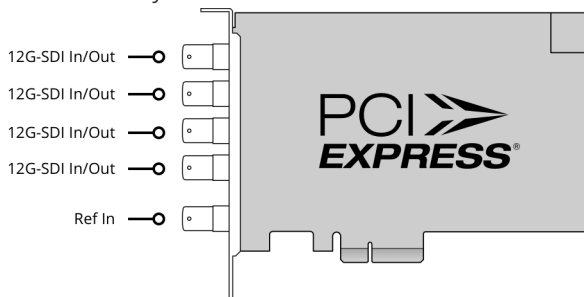

Computer Interface

PCI Express 8 lane generation 3, compatible with 8 and 16 lane PCI Express slots.