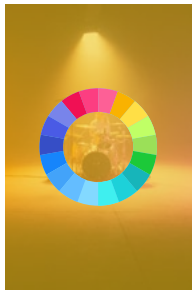

 Litepanels®

GEMINI 1X1

SOFT

LIGHT IT
YOUR WAY

Light your scene faster and brighter on location or in the studio with the Gemini 1x1 Soft RGBWW LED panel from Litepanels. Delivering full spectrum, accurate Daylight and Tungsten light with the ability to dial in any color imaginable and a wide selection of lighting effects, the lightweight, quick-to-rig, and easy to control Gemini is the ultimate no-crew lighting solution for image makers on the go.

Perfect light instantly available

Every color at your fingertips.

Total control of light with four lighting modes; CCT Mode for true Daylight and Tungsten with fine tuning; HSI Mode to create any color in the 360° color wheel; Gel Mode to quickly dial up many popular gels, and Effects Mode for a dazzling array of creative lighting effects at your fingertips.

Serious Stability

Flicker Free Light with no color shift.

Flicker-free light at any frame rate or shutter angle and at any intensity level perfect for creating slow motion shots with Ultra-smooth dimming from 100 to 0.1%.

GEMINI SPECS

Voltage Range: 100-240VAC, 13-28VDC
Power Consumption: 200W (nominal)
LED Technology: RGBWW
Color Temperature: 2700-10000K
Lighting Intensity: 3.2k @ 10ft / 3m = 557 LUX, 5.6k @ 10ft / 3m = 614 LUX
CRI / TLCI: Daylight: 97, Tungsten: 94
Beam and Field Angle: 95° / 157°
Control: Built-in WIFI, DMX (5 PIN & RJ45), Optional Wireless DMX, Bluetooth, SmartLite Director App
Color Controls: Kelvin Temperature, plus/minus green, Hue, Saturation, Intensity, Gel Presets