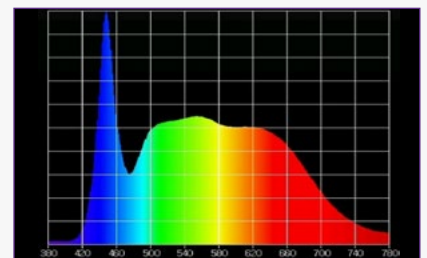

Perfect light instantly available

Every color at your fingertips.

Total control of light with four lighting modes; CCT Mode for true Daylight and Tungsten with fine tuning; HSI Mode to create any color in the 360° color wheel; Gel Mode to quickly dial up many popular gels, and Effects Mode for a dazzling array of creative lighting effects at your fingertips.

GEMINI SPECS

Voltage Range: 100-240VAC, 13-28VDC
Power Consumption: 200W (nominal)
LED Technology: RGBWW
Color Temperature: 2700-10000K
Lighting Intensity: 3.2k @ 10ft / 3m = 557 LUX, 5.6k @ 10ft / 3m = 614 LUX
CRI / TLCI: Daylight: 97, Tungsten: 94
Beam and Field Angle: 95° / 157°
Control: Built-in WIFI, DMX (5 PIN & RJ45), Optional Wireless DMX, Bluetooth, SmartLite Director App
Color Controls: Kelvin Temperature, plus/minus green, Hue, Saturation, Intensity, Gel Presets

PHOTOMETRICS Beam Angle 95° / Field Angle 157°

DAYLIGHT	Footcandles	LUX
3.3ft / 1m	513	5526
10ft / 3m	57	614
16ft / 5m	21	221
33ft / 10m	5	55.3
49ft / 15m	2	24.6

TUNGSTEN	Footcandles	LUX
3.3ft / 1m	466	5012
10ft / 3m	52	557
16ft / 5m	19	201
33ft / 10m	5	50.1
49ft / 15m	2	22.3