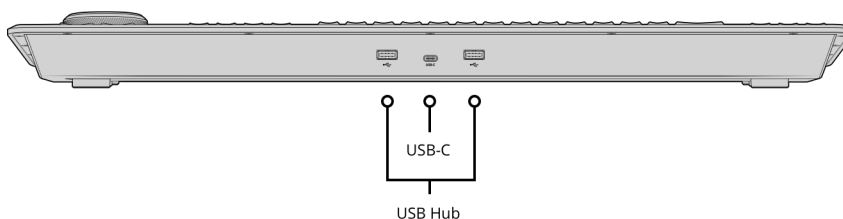

DaVinci Resolve Editor Keyboard

£455

DaVinci Resolve Editor Keyboard is designed for professional editors who need to work faster and turn around work quickly. More than just a simple keyboard, DaVinci Resolve Editor Keyboard provides an alternative way to edit that is much faster than a mouse because you can use both hands at the same time! You also get an integrated search dial built right into the keyboard. Simply plug the keyboard into any computer's USB-C connection and you are ready to go! While most keys work as a standard USB keyboard, DaVinci Resolve Editor Keyboard has also been designed to enable a dramatically faster editing experience with DaVinci Resolve.

Connections

Computer Interface

USB Type-C.

USB Hub

2 x USB Type-A for a mouse and other USB devices.

Power Requirements

Power Usage

8W max via USB Type-C.