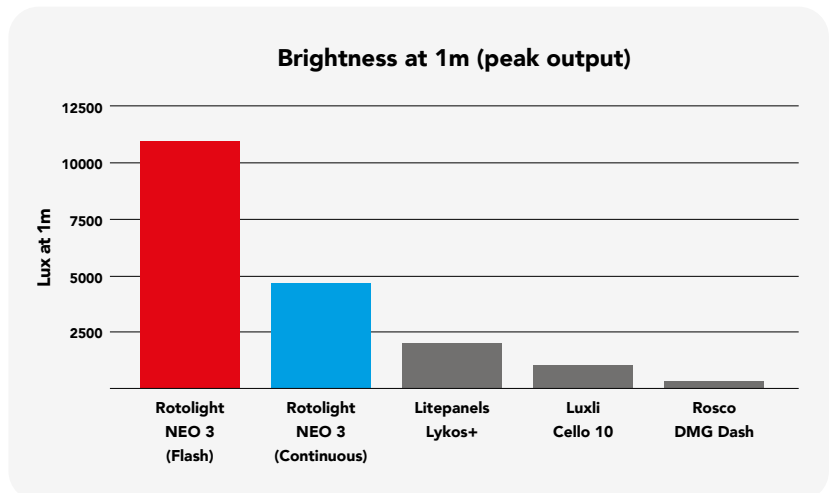

Rotolight NEO 3	Litepanels Lykos+	Rosco DMG Dash	Luxli Cello 10	Aputure MC RGBWW
High Sped Sync Flash	✓	✗	✗	✗	✗
Touchscreen Interface	✓	✗	✗	✗	✗
Full Colour Display	✓	✗	✗	✓	✗
Digital Filters	2500	✗	137	150	✗
Special Effects	14	✗	5	✗	9
Peak Brightness (1m)	4541 lux	2148 lux	320 lux	1239 lux	100 lux
Weight	354g	500g	367g	374g	130g
Kelvin Range	3000-10000 Kelvin	3200-5600 Kelvin	1700-10000 Kelvin	3000-10000 Kelvin	3200-6500 Kelvin