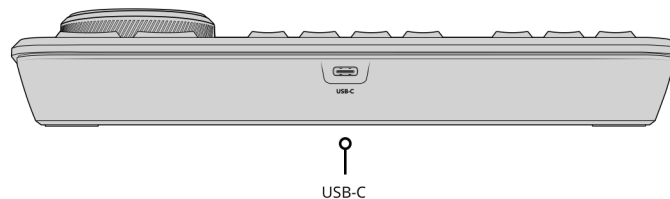

\$295

Connections

USB Type-C.

Updates and Configuration

1 x USB Type-C for software configuration and software updates.

Power Requirements

Power Usage

4W max via USB Type-C.