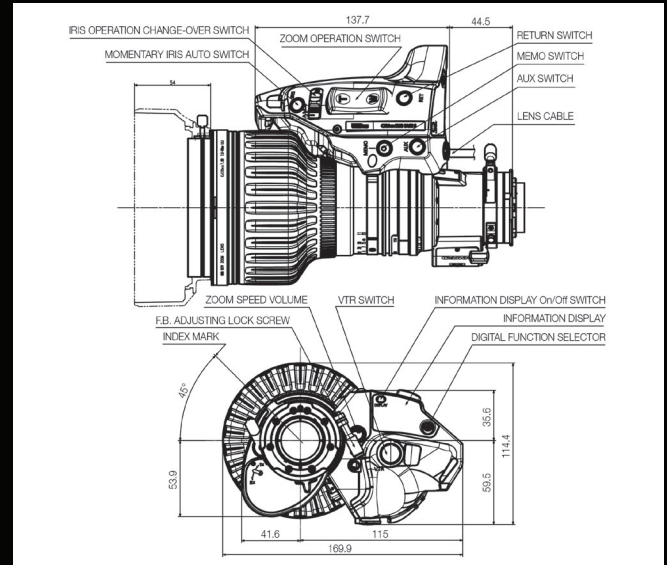

4K UHDxs CJ20eX7.8B ZOOM LENS

PRODUCT NAME: CJ20eX7.8B

SPECIFICATIONS

BUILT-IN EXTENDER	1.0x	2.0x
FOCAL LENGTH	7.8-156mm	15.6-312mm
ZOOM RATIO	20x	
MAXIMUM RELATIVE APERTURE	1:1.8 at 7.8 - 108mm 1:2.6 at 156mm	1:3.6 at 15.6 - 216mm 1:5.2 at 312mm
ANGULAR FIELD OF VIEW	63.2°× 38.2° at 7.8mm 3.5°× 2.0° at 156mm	34.2°× 19.6° at 15.6mm 1.8°× 1.0° at 312mm
M.O.D.	0.80 Meter (10mm with Macro)	
OBJECT DIMENSIONS AT M.O.D.	91.7×51.6cm at 7.8mm 4.8×2.7cm at 156mm	45.9×25.9cm at 15.6mm 2.4×1.4cm at 312mm
APPROX. SIZE (W × H × L)	6.7 × 4.5 × 9.1 in (169.9 × 114.4 × 230 mm)	
APPROX. MASS	4.81 lbs (2.18kg)	

DIMENSIONS