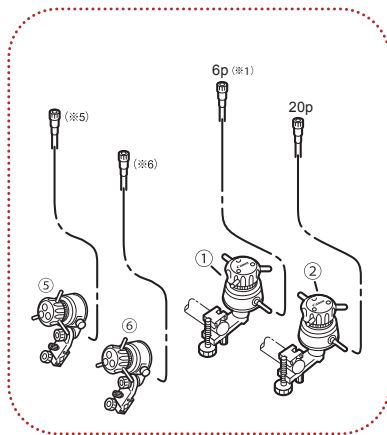

4K UHDxs CJ20eX7.8B ZOOM LENS

PRODUCT NAME: CJ20eX7.8B

SPECIFICATIONS

BUILT-IN EXTENDER	1.0x	2.0x
FOCAL LENGTH	7.8-156mm	15.6-312mm
ZOOM RATIO	20x	
MAXIMUM RELATIVE APERTURE	1:1.8 at 7.8 - 108mm 1:2.6 at 156mm	1:3.6 at 15.6 - 216mm 1:5.2 at 312mm
ANGULAR FIELD OF VIEW	63.2°× 38.2° at 7.8mm 3.5°× 2.0° at 156mm	34.2°× 19.6° at 15.6mm 1.8°× 1.0° at 312mm
M.O.D.	0.80 Meter (10mm with Macro)	
OBJECT DIMENSIONS AT M.O.D.	91.7×51.6cm at 7.8mm 4.8×2.7cm at 156mm	45.9×25.9cm at 15.6mm 2.4×1.4cm at 312mm
APPROX. SIZE (W × H × L)	6.7 × 4.5 × 9.1 in (169.9 × 114.4 × 230 mm)	
APPROX. MASS	4.81 lbs (2.18kg)	

DIMENSIONS

RECOMMENDED LENS SYSTEM / ACCESSORIES

UHDxs

Focus Servo Controllers (For IASE Lenses)

Zoom Servo Controllers

#	Unit	Description
①	FPD-400*4	Focus Positional Demand
②	FPD-400D	Focus Positional Demand
③	ZSD-300M	Zoom Servo Demand
④	ZSD-300D	Zoom Servo Demand
⑤	FDJ-D02	Digital Focus Demand
⑥	FDJ-P01	Digital Focus Demand
⑦	ZDJ-D02	Digital Zoom Demand
⑧	ZDJ-P01	Digital Zoom Demand

- (※1) CC-2006 conversion cable is necessary to connect between IASE Digital Drive Lens and FPD-400.
- (※2) CC-2008 conversion cable is necessary to connect between New Digital Drive Lens and ZSD-300M.
- (※3) For the optical accessories, the 127mm diameter P0.75 filters are applicable.
The filters are to be attached to the threaded hood unit.
(UV/Clear/Cross/Snow Cross/Sunny Cross/Polarized Light/Softon/ ND8)
- (※4) FPD-400 is not available from Canon stock.
- (※5) BDC-11 conversion cable is necessary to connect between New Digital Drive Lens and ZDJ-D02/FDJ-D02
- (※6) BDC-21 conversion cable is necessary to connect between New Digital Drive Lens and ZDJ-P01/FDJ-P01