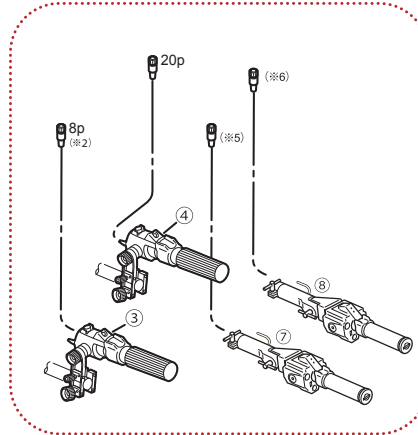

4K UHDxs CJ20eX7.8B ZOOM LENS

PRODUCT NAME: CJ20eX7.8B

SPECIFICATIONS

BUILT-IN EXTENDER	1.0x	2.0x
FOCAL LENGTH	7.8-156mm	15.6-312mm
ZOOM RATIO	20x	
MAXIMUM RELATIVE APERTURE	1:1.8 at 7.8 - 108mm 1:2.6 at 156mm	1:3.6 at 15.6 - 216mm 1:5.2 at 312mm
ANGULAR FIELD OF VIEW	63.2°× 38.2° at 7.8mm 3.5°× 2.0° at 156mm	34.2°× 19.6° at 15.6mm 1.8°× 1.0° at 312mm
M.O.D.	0.80 Meter (10mm with Macro)	
OBJECT DIMENSIONS AT M.O.D.	91.7×51.6cm at 7.8mm 4.8×2.7cm at 156mm	45.9×25.9cm at 15.6mm 2.4×1.4cm at 312mm
APPROX. SIZE (W × H × L)	6.7 × 4.5 × 9.1 in (169.9 × 114.4 × 230 mm)	
APPROX. MASS	4.81 lbs (2.18kg)	

DIMENSIONS

RECOMMENDED LENS SYSTEM / ACCESSORIES

UHDxs

Focus Servo Controllers (For IASE Lenses)

Zoom Servo Controllers

#	Unit	Description
①	FPD-400*4	Focus Positional Demand
②	FPD-400D	Focus Positional Demand
③	ZSD-300M	Zoom Servo Demand
④	ZSD-300D	Zoom Servo Demand
⑤	FDJ-D02	Digital Focus Demand
⑥	FDJ-P01	Digital Focus Demand
⑦	ZDJ-D02	Digital Zoom Demand
⑧	ZDJ-P01	Digital Zoom Demand