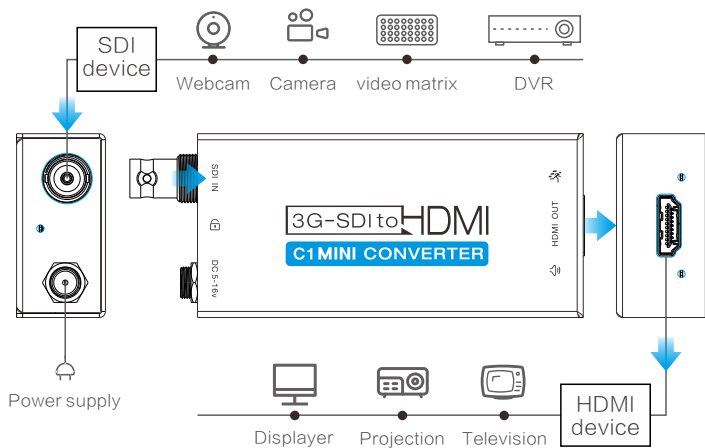

Overview

KV-C1 Mini converter is our newly researched product. It can convert 1 CH SDI signal to HDMI signal without damage, splitting and concerting SDI owned audio then embedded into HDMI signal, which realize audio and image output simultaneously.

Applications

Broadcast and TV production. HDMI displayer (like Television, display screen becomes SDI monitor, no need extra expensive SDI monitor);

Public video surveillance /security monitoring/multimedia teaching and other fields, converting SDI signal to HDMI signal output.

KILOVIEW® C1MINI

3G-SDI to HDMI 转换器
CONVERTER