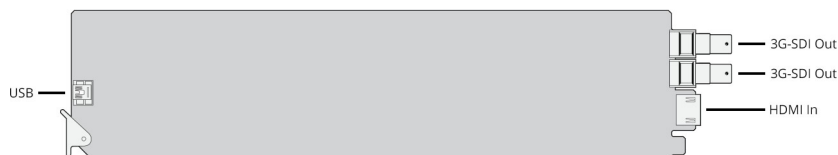

Updates and Configuration

Via USB 2.0 high speed. (480 Mb/s)

Normen

SDI Format Support

625/25 PAL, 525/29.97 NTSC, 1080PsF23.98, 1080PsF24, 1080PsF25, 1080i50, 1080i59.94, 1080i60, 720p50, 720p59.94 and 720p60.

SDI Video Sampling

4:2:2

HDMI Format Support

625/25 PAL, 525/29.97 NTSC, 625/50p PAL, 525/59.94p NTSC, 1080p23.98/24, 1080i50, 1080i59.94/60, 720p50 and 720p59.94/60.

SDI Compliance

SMPTE 292M, SMPTE 259M, SMPTE 296M, ITU-R BT.656 and ITU-R BT.601.

SDI Audio Sampling

Television standard sample rate of 48 kHz and 24-bit.

HDMI Color Space

YUV and RGB

SDI Video Rates

SDI video connections are switchable between standard definition and high definition.

SDI Color Precision

4:2:2

HDMI Color Precision

4:2:2

SDI Color Space

YUV

SDI Auto Switching

Automatically selects between SD, HD and Level B 3Gb/s SDI.

Copy Protection

HDMI input is unable to capture from copy protected HDMI sources. Always confirm copyright ownership before capture or distribution of content.