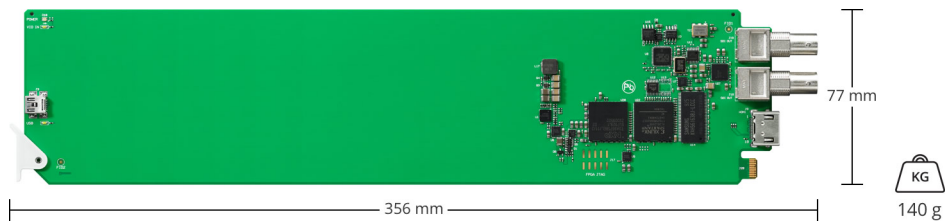

Software

Software Control

Mac OS X™ and Windows™ software upgrade via USB.

Internal Software Upgrade

Via included updater application.

Betriebssysteme

Mac OS X 10.10 Yosemite, Mac OS X 10.11 El Capitan oder höher.

Windows 8.1 oder Windows 10.

Settings Control

OpenGear DashBoard network control software or USB software.

Physische Spezifikationen

Umgebungsbedingungen

Operating Temperature

0° to 40° C (32° to 104° F)

Storage Temperature

-20° to 45° C (-4° to 113° F)

Relative Humidity

0% to 90% non-condensing

Was ist im Lieferumfang enthalten

OpenGear Converter HDMI to SDI

Garantie

3 Year Limited Manufacturer's Warranty.