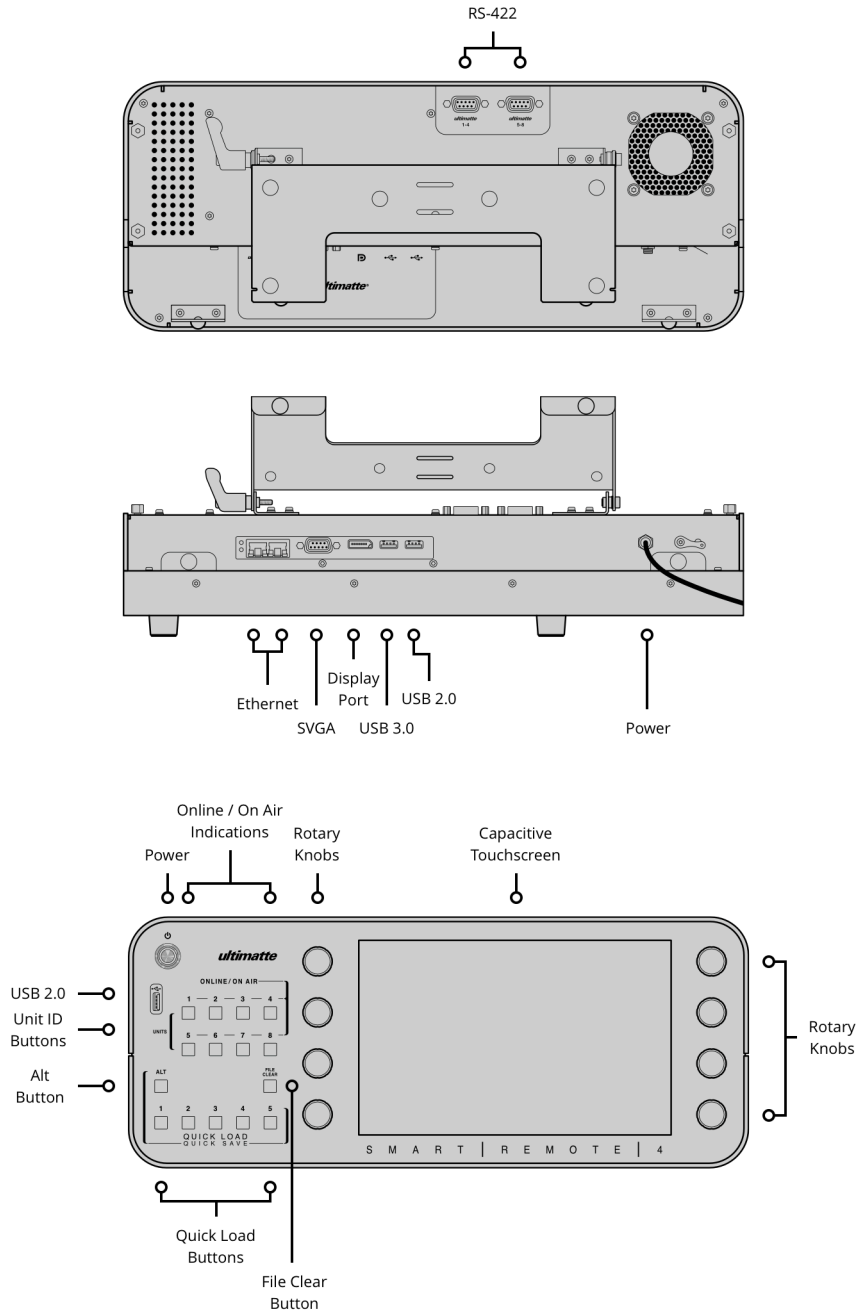

Product Specifics

Rotary Knobs

8 x rotary knobs for adjusting parameters.

Unit ID Buttons

8 x buttons. Illuminated blue for active.

Unit ID LED Indicators

Illuminated green for online and red for on air.

Alt + Quick Load/Save Buttons

Alt button plus 5 buttons for saving presets.

Quick Load/Save Buttons

5 x buttons for loading presets.

File Clear Button

1 x button for Auto Key.

Alt + File Clear

Alt button plus file clear button for Auto Key using some user defined presets.