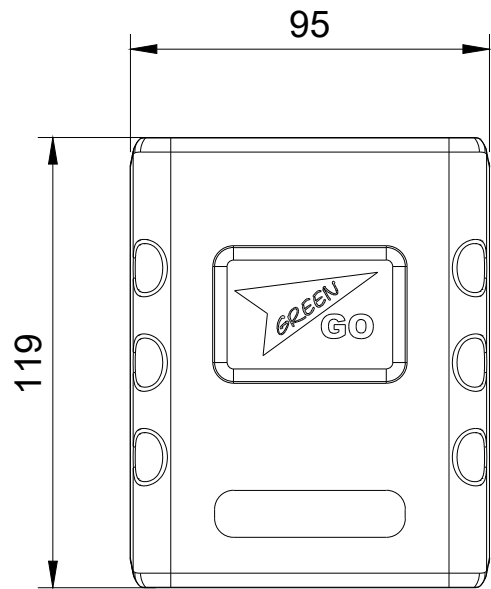

D

D

E

E

F

F

CODE:	PRO-GGO-BEACON		
SERIES:	PRO-GGO-BEACON		
FILENAME:	PRO-GGO-BEACON		
DRAWN BY:	SdJ	REVISION:	0
		SCALE:	1:2
		SHEET:	1/3

1 2 3 4 5 6 7 8