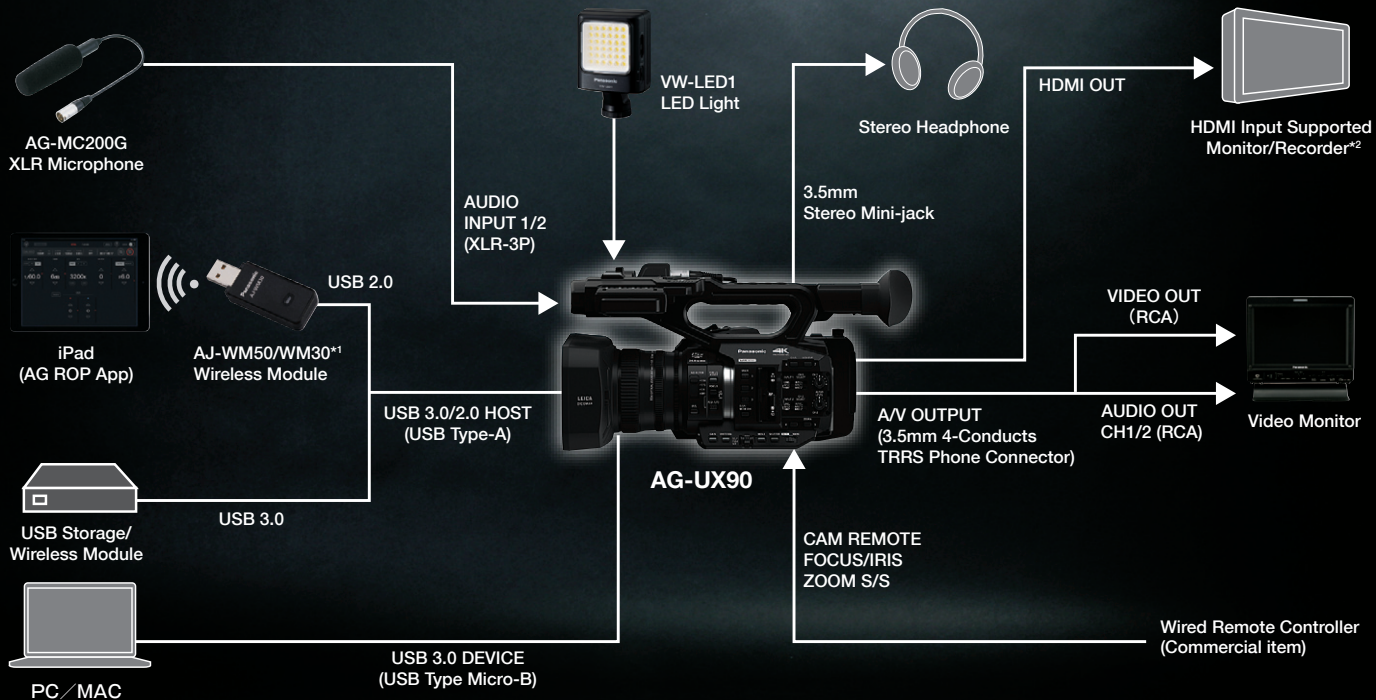

# UX SERIES

FOR PROFESSIONAL 4K SHOOTING

\*1: Not available in some areas.

\*2: Operation check models: ATOMOS SHOGUN.