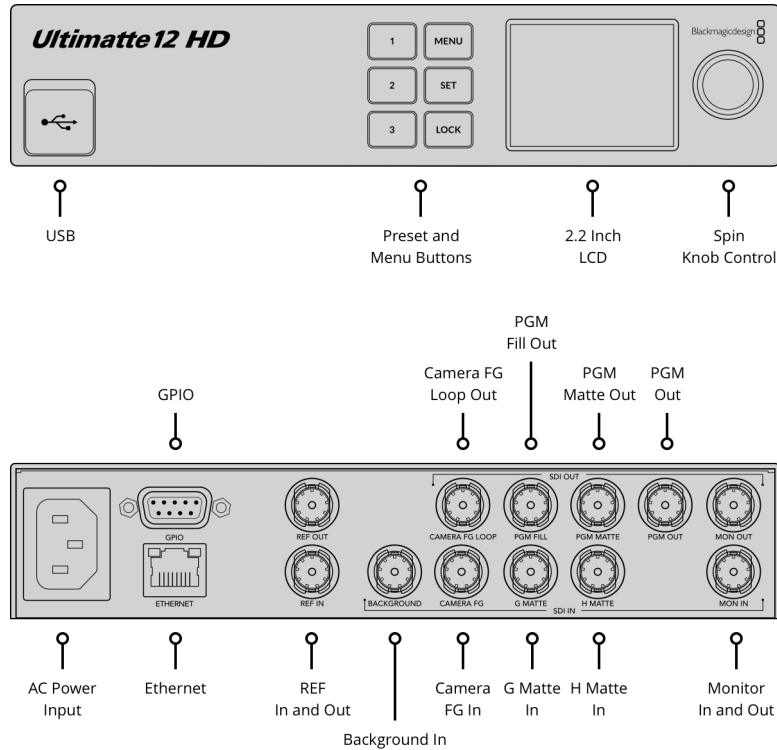

SDI Video Outputs

4

Video Input Re-Sync

On all inputs.

Ethernet

Up to 1Gb/s for device control and loading stills into Media Pool.

SDI Video Loop Outputs

1

reclocked SD or HD Camera FG.

Reference Connections

1 x BNC In, 1 x BNC Out.
Tri-Sync or Black Burst.

Computer Interface

1 x USB-C 3.0 for device configuration and software updates.

Standards

SD Video Standards

Displays

Built in 2.2 inch color display for device name, video preview, video standard audio meters, status and menus.

Control

Front Panel 2.2 inch color display, 3 preset buttons, 3 menu buttons and spin knob.	Control Connection Network or direct Ethernet connection to a computer running Ultimatte Software Control or Ultimatte Smart Remote 4.	Software Control Ultimatte Software Control supported on Mac™ or Windows™ computers.
		Hardware Control Panel Ultimatte Smart Remote 4