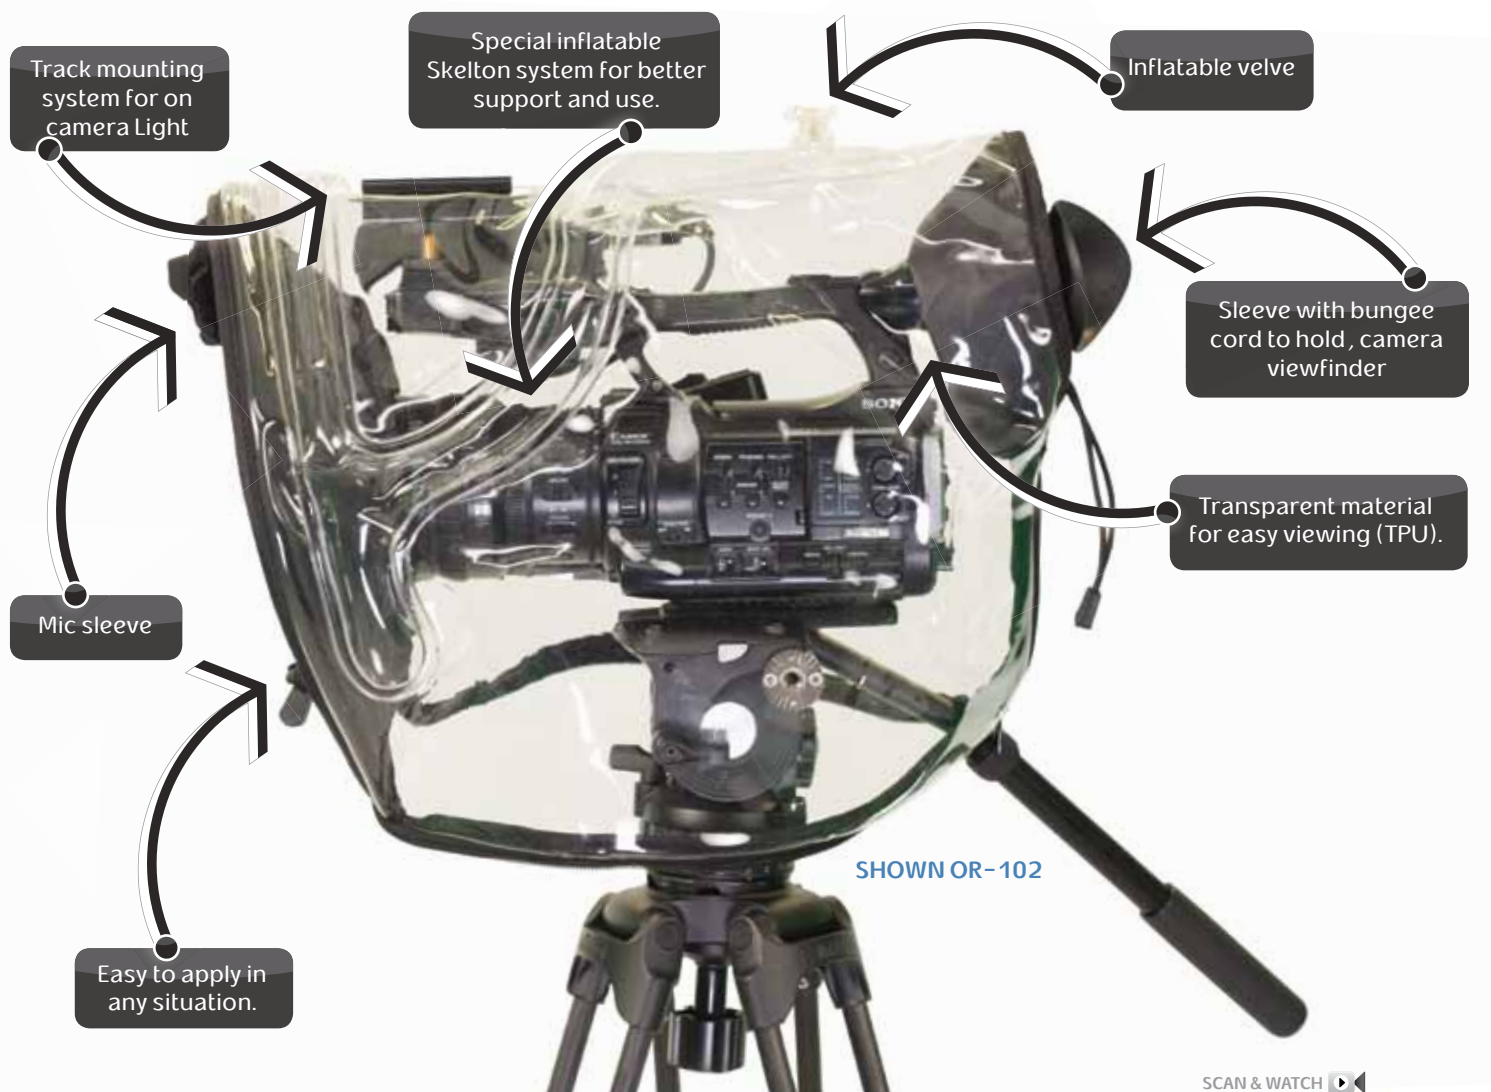

Model	Internal: cm/Inch	External: cm/inch	Weight: Kg/ Lb
OR-20	L: 36cm/ 14.17" W: 28cm/ 11.02" H: 18cm/ 7.08"	L: 43cm/ 16.93" W: 32cm/ 12.6" H: 28cm/ 11.02"	2.1kg / 4.62Lb
OR-22	L: 49cm/ 19.29" W: 29cm/ 11.41" H: 20cm/ 7.87"	L: 56cm/ 22" W: 33cm/ 12.99" H: 30cm/ 11.81"	2.85kg/ 6.27Lb
OR-24	L: 52cm/ 20.47" W: 32cm/ 12.6" H: 22cm/ 8.66"	L: 61cm/ 24" W: 36cm/ 14.17" H: 32cm/ 12.6"	3.18kg/ 7Lb

SHOWN OR-20

Integral rain cover

RAIN COVER

MODELS: OR-100/102/104

Designed to cover and protect video camera from rain, dust and the elements when shooting outdoors.

Model	Internal: cm/Inch	External: cm/inch	Weight: Kg/ Lb
OR-100	L: 37cm/ 14.56" H: 32cm/ 12.59"	L: 37cm/ 14.56" H: 32cm/ 12.59"	0.29kg /0.65Lb
OR-102	L: 55cm/21.65" H: 36cm/ 14.17"	L: 55cm/ 21.65" H: 36cm/ 14.17"	0.4kg/0.88Lb
OR-104	L: 68cm/ 26.77" H: 40cm/ 15.75"	L: 68cm/ 26.77" H: 40cm/ 15.75"	0.44kg/0.96Lb

SCAN & WATCH 

CAMERA LCD HOOD

MODELS: OR-50/52/56

Designed to help camera operators view images on the LCD screen when shooting outdoors in direct sunlight. The hood is easily attached to the camera LCD.