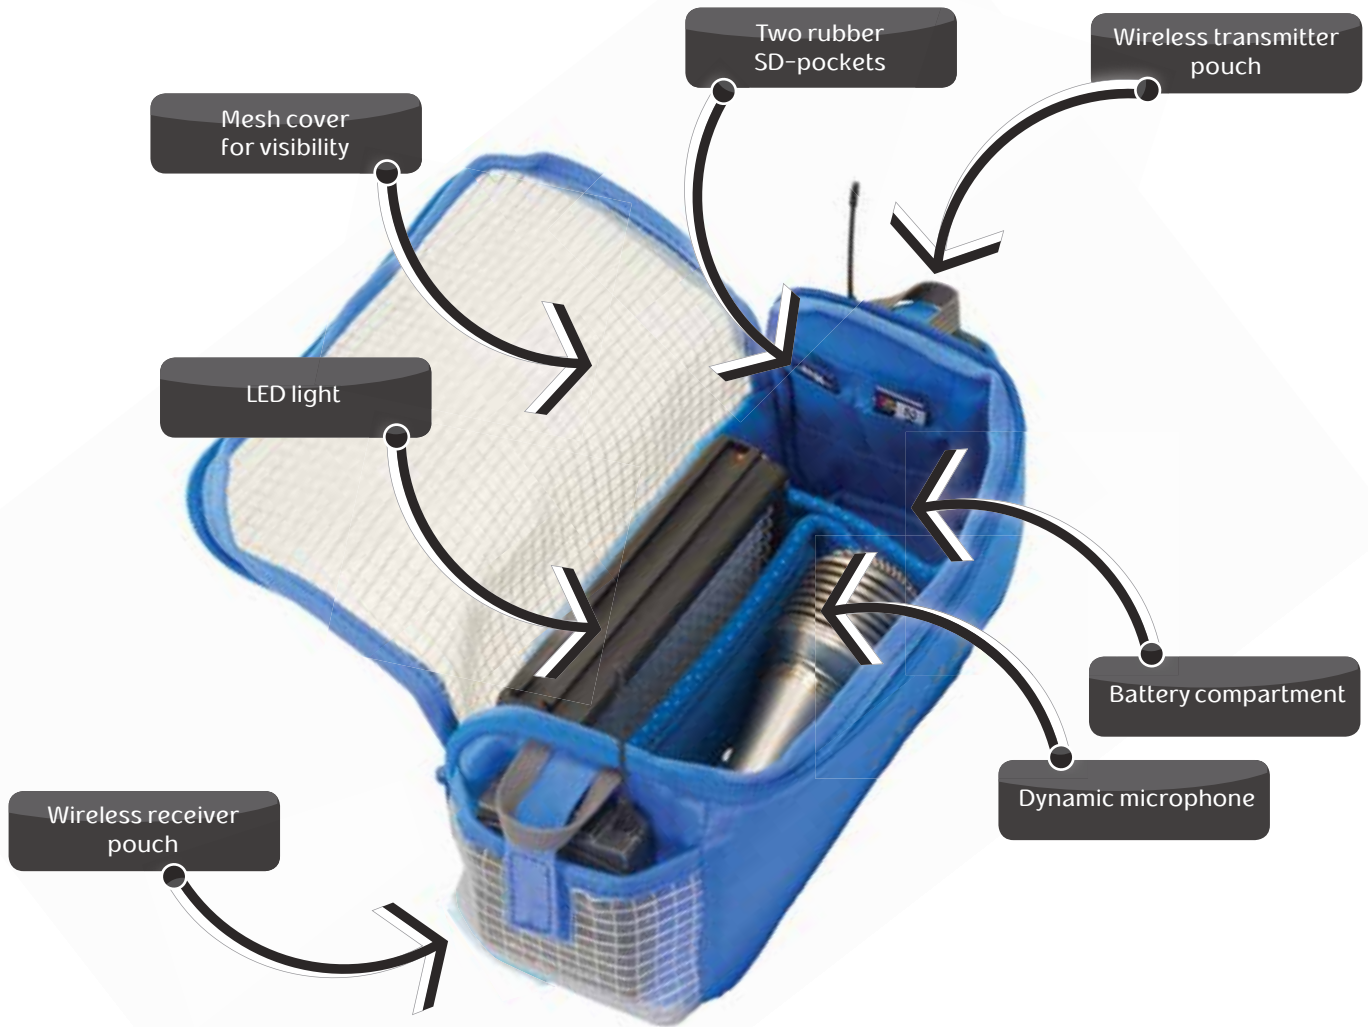

ACCESSORIES POUCH MODEL: OR-1

The ORCA OR-1 was specially designed to help the camera operator store and organize their essential equipment. The pouch is detachable, and can easily be relocated from one bag to another. The

pouch can accommodate a dynamic microphone, batteries, on camera LED light, SD cards, wireless system, cables, and more.

SHOWN OR-1

Model	Internal: cm/Inch	External: cm/inch	Weight: Kg/ Lb
OR-1	L: 26 cm/10.23" W: 9cm/3.54" H: 12 cm/4.72"	L: 26 cm/10.23" W: 9cm/3.54" H: 12 cm/4.72"	0.120kg/ 0.264Lb