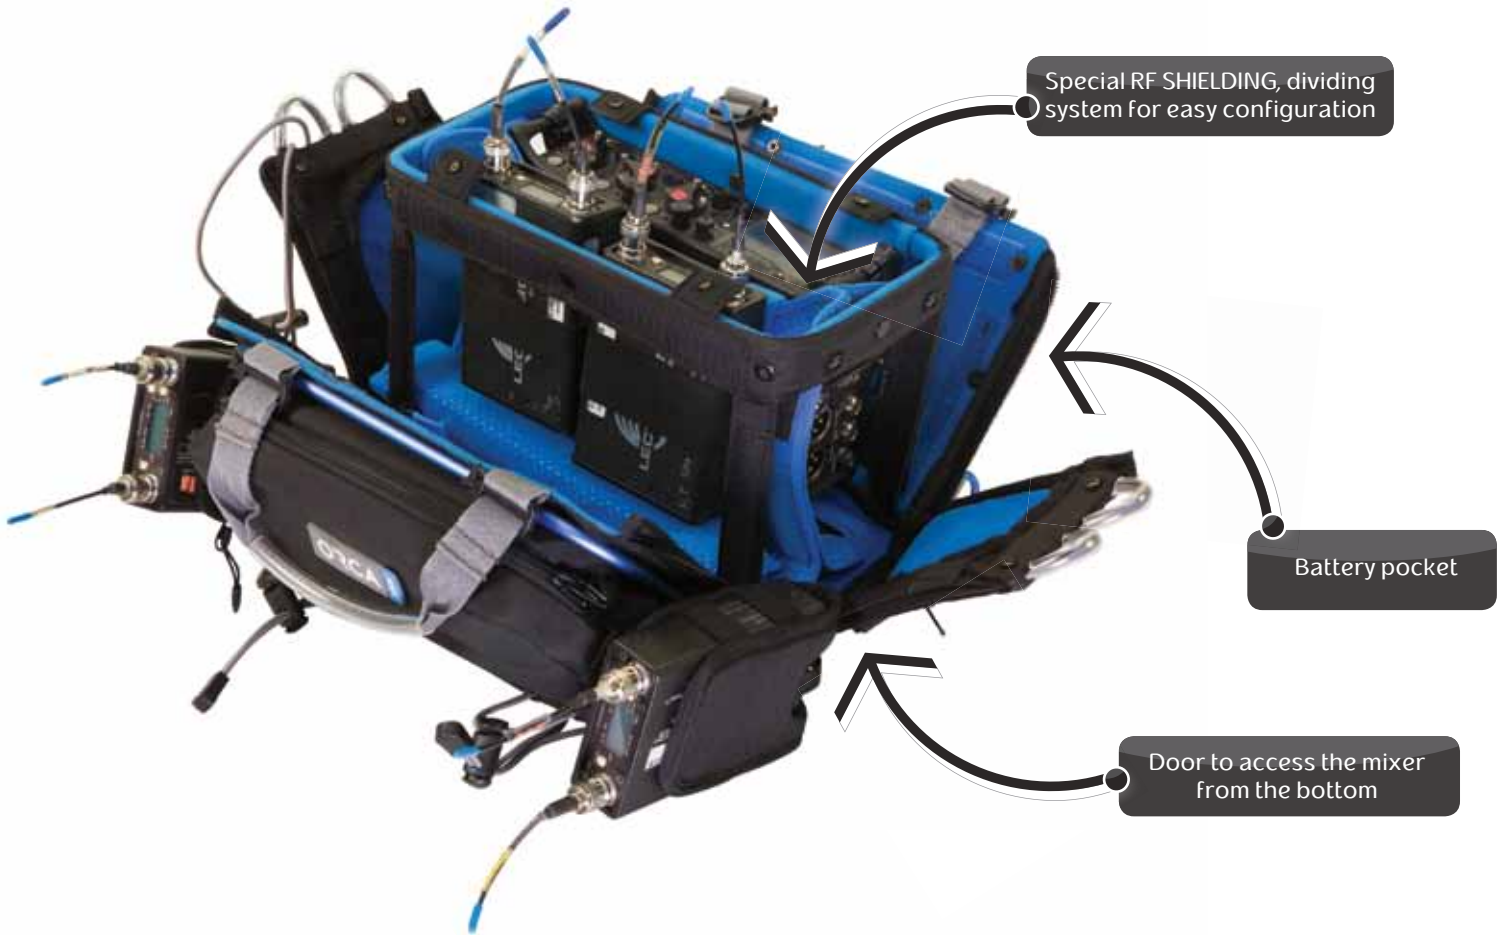

honeycomb frame, and layers of foam and EVA. They are all meticulously designed by photographers and audio experts to carry, protect and enable operation of all audio

mixers, in any location. The ORCA Audio Bags come in 3 different sizes to hold most of the audio mixers in the market.

SCAN & WATCH 

Special RF SHIELDING, dividing system for easy configuration

Battery pocket

Door to access the mixer from the bottom

SHOWN OR-30

Sliding system to secure any mixer size.

"ORCA LIFT" Helping to fit mixer at any level.

LIGHT CASE MODEL: OR-60

A flexible, all-around case, designed to store a standart 1000 1'x1' LED light with power supply, cables, small connectors and a light stand. The ORCA Light Case offers

ultimate lightweight protection for delicate gear, with an external aluminum frame, internal Honeycomb frame and layers of foam and EVA.