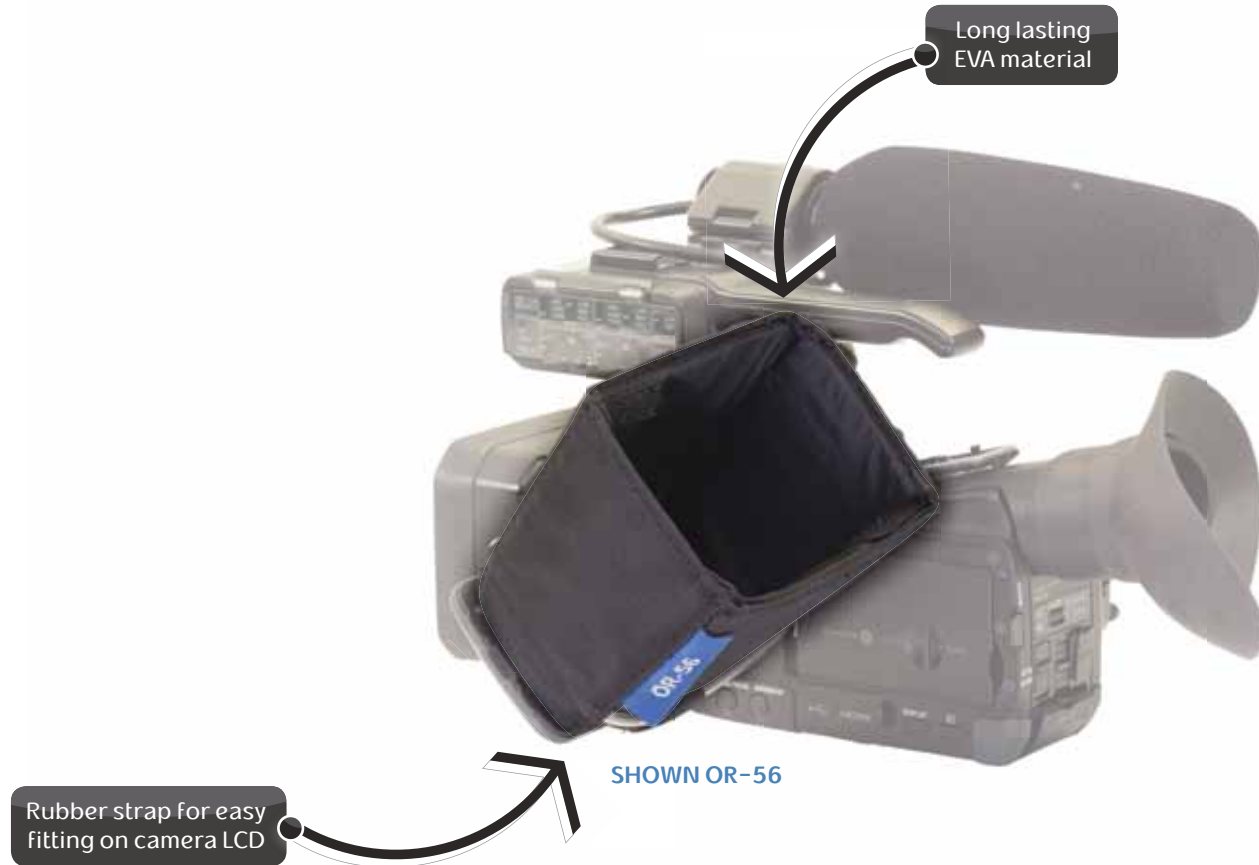

SCAN & WATCH 

Bungee cord to hold mono pod or tripod

Aluminum frame for extra protection

Padded ventilated backpack system with EVA+ MESH.

USB power connector for easy charging of any mobile phone or tablet.

SHOWN OR-20

Integral rain cover

RAIN COVER

MODELS: OR-100/102/104

Designed to cover and protect video camera from rain, dust and the elements when shooting outdoors.

Model	Internal: cm/Inch	External: cm/inch	Weight: Kg/ Lb
OR-100	L: 37cm/ 14.56" H: 32cm/ 12.59"	L: 37cm/ 14.56" H: 32cm/ 12.59"	0.29kg /0.65Lb
OR-102	L: 55cm/21.65" H: 36cm/ 14.17"	L: 55cm/ 21.65" H: 36cm/ 14.17"	0.4kg/0.88Lb
OR-104	L: 68cm/ 26.77" H: 40cm/ 15.75"	L: 68cm/ 26.77" H: 40cm/ 15.75"	0.44kg/0.96Lb

SCAN & WATCH 

CAMERA LCD HOOD

MODELS: OR-50/52/56

Designed to help camera operators view images on the LCD screen when shooting outdoors in direct sunlight. The hood is easily attached to the camera LCD.