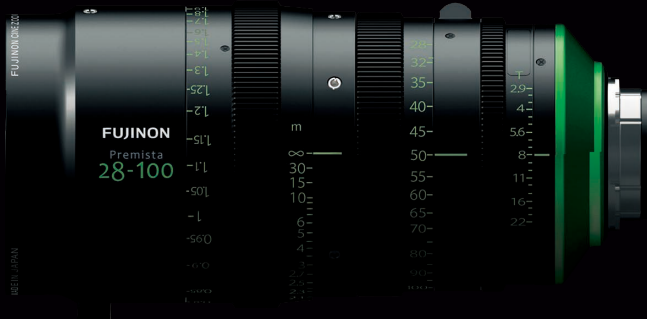

Large Format Cine Lenses

Premista

28-100mm T2.9

Under development

80-250mm T2.9-3.5

“Premista”, the first large format cine lens series from FUJIFILM, covers a 46.3mm image size (diagonal) large format sensor as well as Super 35mm imagers. Their optical performance achieves the highest level of FUJINON Cine Lenses, which rivals the performance of a prime lens. The lineup includes a standard zoom lens (28-100mm) and a telephoto zoom lens (80-250mm), both with a constant T2.9 aperture (until 200mm on the telephoto zoom). In addition, they are compatible with the “ZEISS eXtended Data” system*¹ developed by ZEISS based on the open $\frac{1}{8}$ Technology*² standard. It enables the recording of lens metadata (focus, zoom, and iris position) and lens distortion and shading corrections. *³

Model Name	Premista 28-100mm T2.9	Premista 80-250mm T2.9-3.5 (under development)
Focal Length	28-100mm	80-250mm
Aperture	T2.9	T2.9 (80-200mm)mm / T3.5 (250mm)
Lens Mount	PL mount	PL mount
Compatible Image Size (diagonal)	46.3mm	46.3mm
Close Focus	0.8m / 2ft 7in	1.5m / 4ft 11in
Angular Field of View (HxV) 40.96mm x 21.60mm* ²	28mm: 72.4° x 42.2° 100mm: 23.1° x 12.3°	80mm: 28.7° x 15.4° 250mm: 9.4° x 4.9°
Angular Field of View (HxV) 36mm x 24mm* ³	28mm: 65.5° x 46.4° 100mm: 20.4° x 13.7°	80mm: 25.4° x 17.1° 250mm: 8.2° x 5.5°
Angular Field of View (HxV) 27.45mm x 15.44mm* ⁴	28mm: 52.2° x 30.8° 100mm: 15.6° x 8.8°	80mm: 19.5° x 11.0° 250mm: 6.3° x 3.5°
Angle of Focus Rotation	280°	
Angle of Zoom Rotation	120°	
Angle of Iris Rotation	48°	
Iris Blades	13	
Front Diameter	114mm	
Length (approx.)	255mm / 10in	
Weight (approx.)	3.8kg / 8.4lbs.	