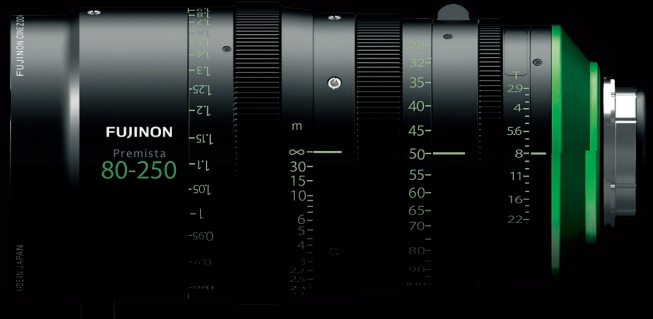

Large Format Cine Lenses

Premista

28-100mm T2.9

Under development

80-250mm T2.9-3.5

“Premista”, the first large format cine lens series from FUJIFILM, covers a 46.3mm image size (diagonal) large format sensor as well as Super 35mm imagers. Their optical performance achieves the highest level of FUJINON Cine Lenses, which rivals the performance of a prime lens. The lineup includes a standard zoom lens (28-100mm) and a telephoto zoom lens (80-250mm), both with a constant T2.9 aperture (until 200mm on the telephoto zoom). In addition, they are compatible with the “ZEISS eXtended Data” system*¹ developed by ZEISS based on the open $\frac{1}{8}$ Technology*² standard. It enables the recording of lens metadata (focus, zoom, and iris position) and lens distortion and shading corrections. *³

Model Name	Premista 28-100mm T2.9	Premista 80-250mm T2.9-3.5 (under development)
Focal Length	28-100mm	80-250mm
Aperture	T2.9	T2.9 (80-200mm)mm / T3.5 (250mm)
Lens Mount	PL mount	PL mount
Compatible Image Size (diagonal)	46.3mm	46.3mm
Close Focus	0.8m / 2ft 7in	1.5m / 4ft 11in
Angular Field of View (HxV) 40.96mm x 21.60mm* ²	28mm: 72.4° x 42.2° 100mm: 23.1° x 12.3°	80mm: 28.7° x 15.4° 250mm: 9.4° x 4.9°
Angular Field of View (HxV) 36mm x 24mm* ³	28mm: 65.5° x 46.4° 100mm: 20.4° x 13.7°	80mm: 25.4° x 17.1° 250mm: 8.2° x 5.5°
Angular Field of View (HxV) 27.45mm x 15.44mm* ⁴	28mm: 52.2° x 30.8° 100mm: 15.6° x 8.8°	80mm: 19.5° x 11.0° 250mm: 6.3° x 3.5°
Angle of Focus Rotation	280°	
Angle of Zoom Rotation	120°	
Angle of Iris Rotation	48°	
Iris Blades	13	
Front Diameter	114mm	
Length (approx.)	255mm / 10in	
Weight (approx.)	3.8kg / 8.4lbs.	