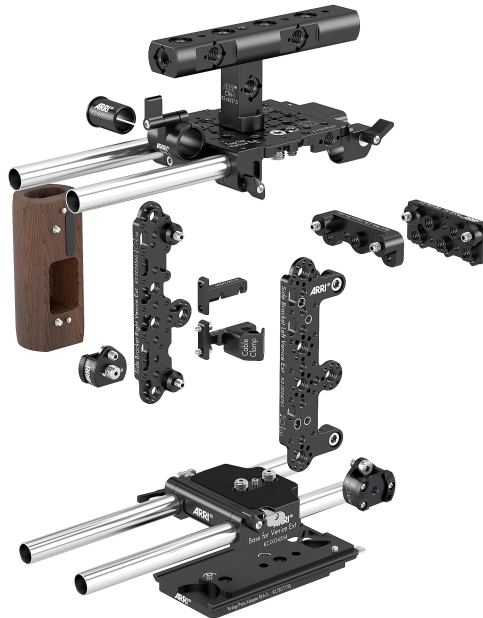

## Pro Set for Venice Extension Unit 1/2

Product Code: KK.0047962

### Parts of the set

- Product Code: K2.0039457, Top Plate for Venice Ext. Unit
- Product Code: K2.0024564, Base Plate for Venice Ext. Unit
- Product Code: K2.0024566, Side Bracket Right for Venice Ext. Unit
- Product Code: K2.0024761, Side Bracket Left for Venice Ext. Unit
- Product Code: K2.0024573, Back Plate for Venice Ext. Unit
- Product Code: K2.0047941, Back Plate 2 for Venice Ext. Unit
- Product Code: K2.0024569, Cable Clamp for Venice Ext. Unit
- Product Code: K2.0024574, Rosette Adapters, RA-6, pair
- Product Code: K2.66253.0, Support Rods 240mm/9.4in, Ø15mm
- Product Code: K2.66254.0, Support Rods 140mm, 5.5in, Ø15mm
- Product Code: K2.66227.0, Cage Top Handle, CTH-1
- Product Code: K2.0006186, Rod Mounting Bracket RMB-3
- Product Code: K2.66255.0, 15mm Reduction Insert
- Product Code: K2.65264.0, 15mm LWS Rod Console
- Product Code: K2.0024965, Wooden Handgrip WHG-1
- Product Code: K2.0017138, Bridge Plate Adapter BPA-5