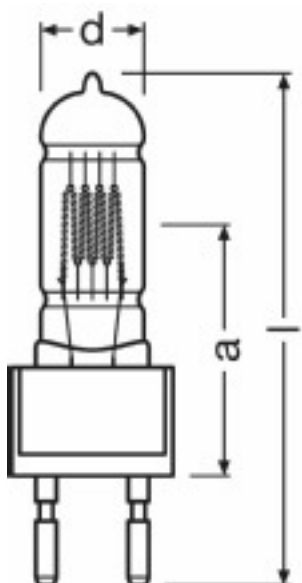

Technical data

Electrical data

Nominal wattage	1000 W
Nominal voltage	230 V

Light technical data

Luminous flux	26000 lm
Color temperature	3200 K

Dimensions & weight

Diameter	26.0 mm
Filament length	13.00 mm
Light center length (LCL)	63.5 mm
Length	140.0 mm
Filament diameter	15.0 mm

Product line drawing with letters

Base

Base

Lifespan

Lifespan	200 h
----------	-------

Additional product data

Base (standard designation)	G22
-----------------------------	-----

Capabilities