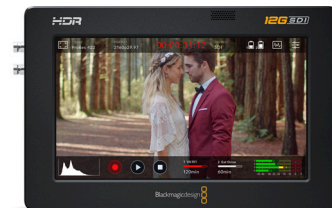

Blackmagic Video Assist 5" 12G HDR

Blackmagic Video Assist 5" 12G HDR adds professional monitoring and recording to any SDI or HDMI camera in all HD, Ultra HD, 2K and 4K DCI formats! The super bright 2500nit 5 inch HDR monitor supports 3D LUTs and features professional scopes along with powerful focus assist and exposure tools that help you accurately set focus, exposure and frame shots. The built in SD card recorder save files in broadcast quality 10-bit 4:2:2 ProRes or DNx formats. The files are all standard, so you can start editing immediately without having to convert them!

£655

Connections

SDI Video Inputs

1 x Micro BNC

SDI Video Outputs

1 x Micro BNC

SDI Rates

270Mb, 1.5G, 3G, 6G, 12G.

Built in Speaker

Mono

Screen Dimensions

5 inch 1920 x 1080.

Screen Brightness

2500nits

Screen Color

P3 wide color gamut