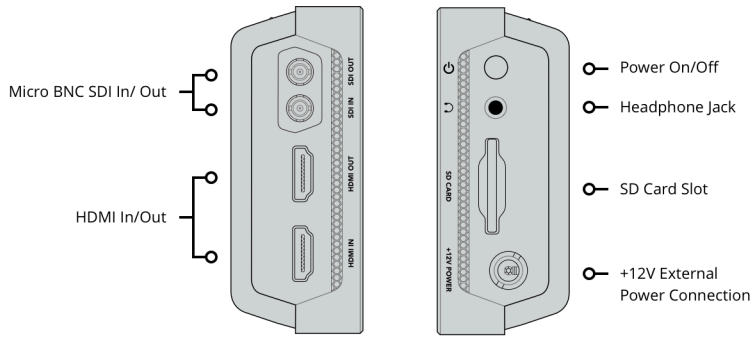

5 Inch 1080p60 High Brightness Touchscreen