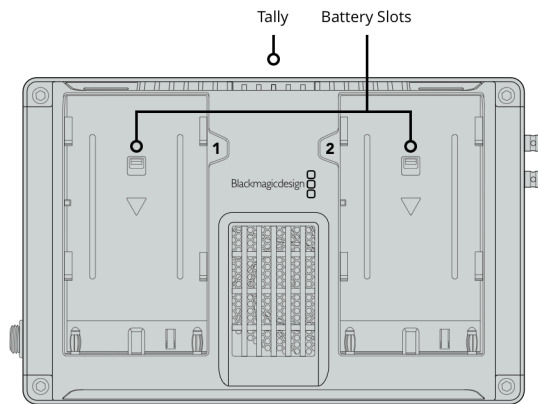

5 Inch 1080p60 High Brightness Touchscreen